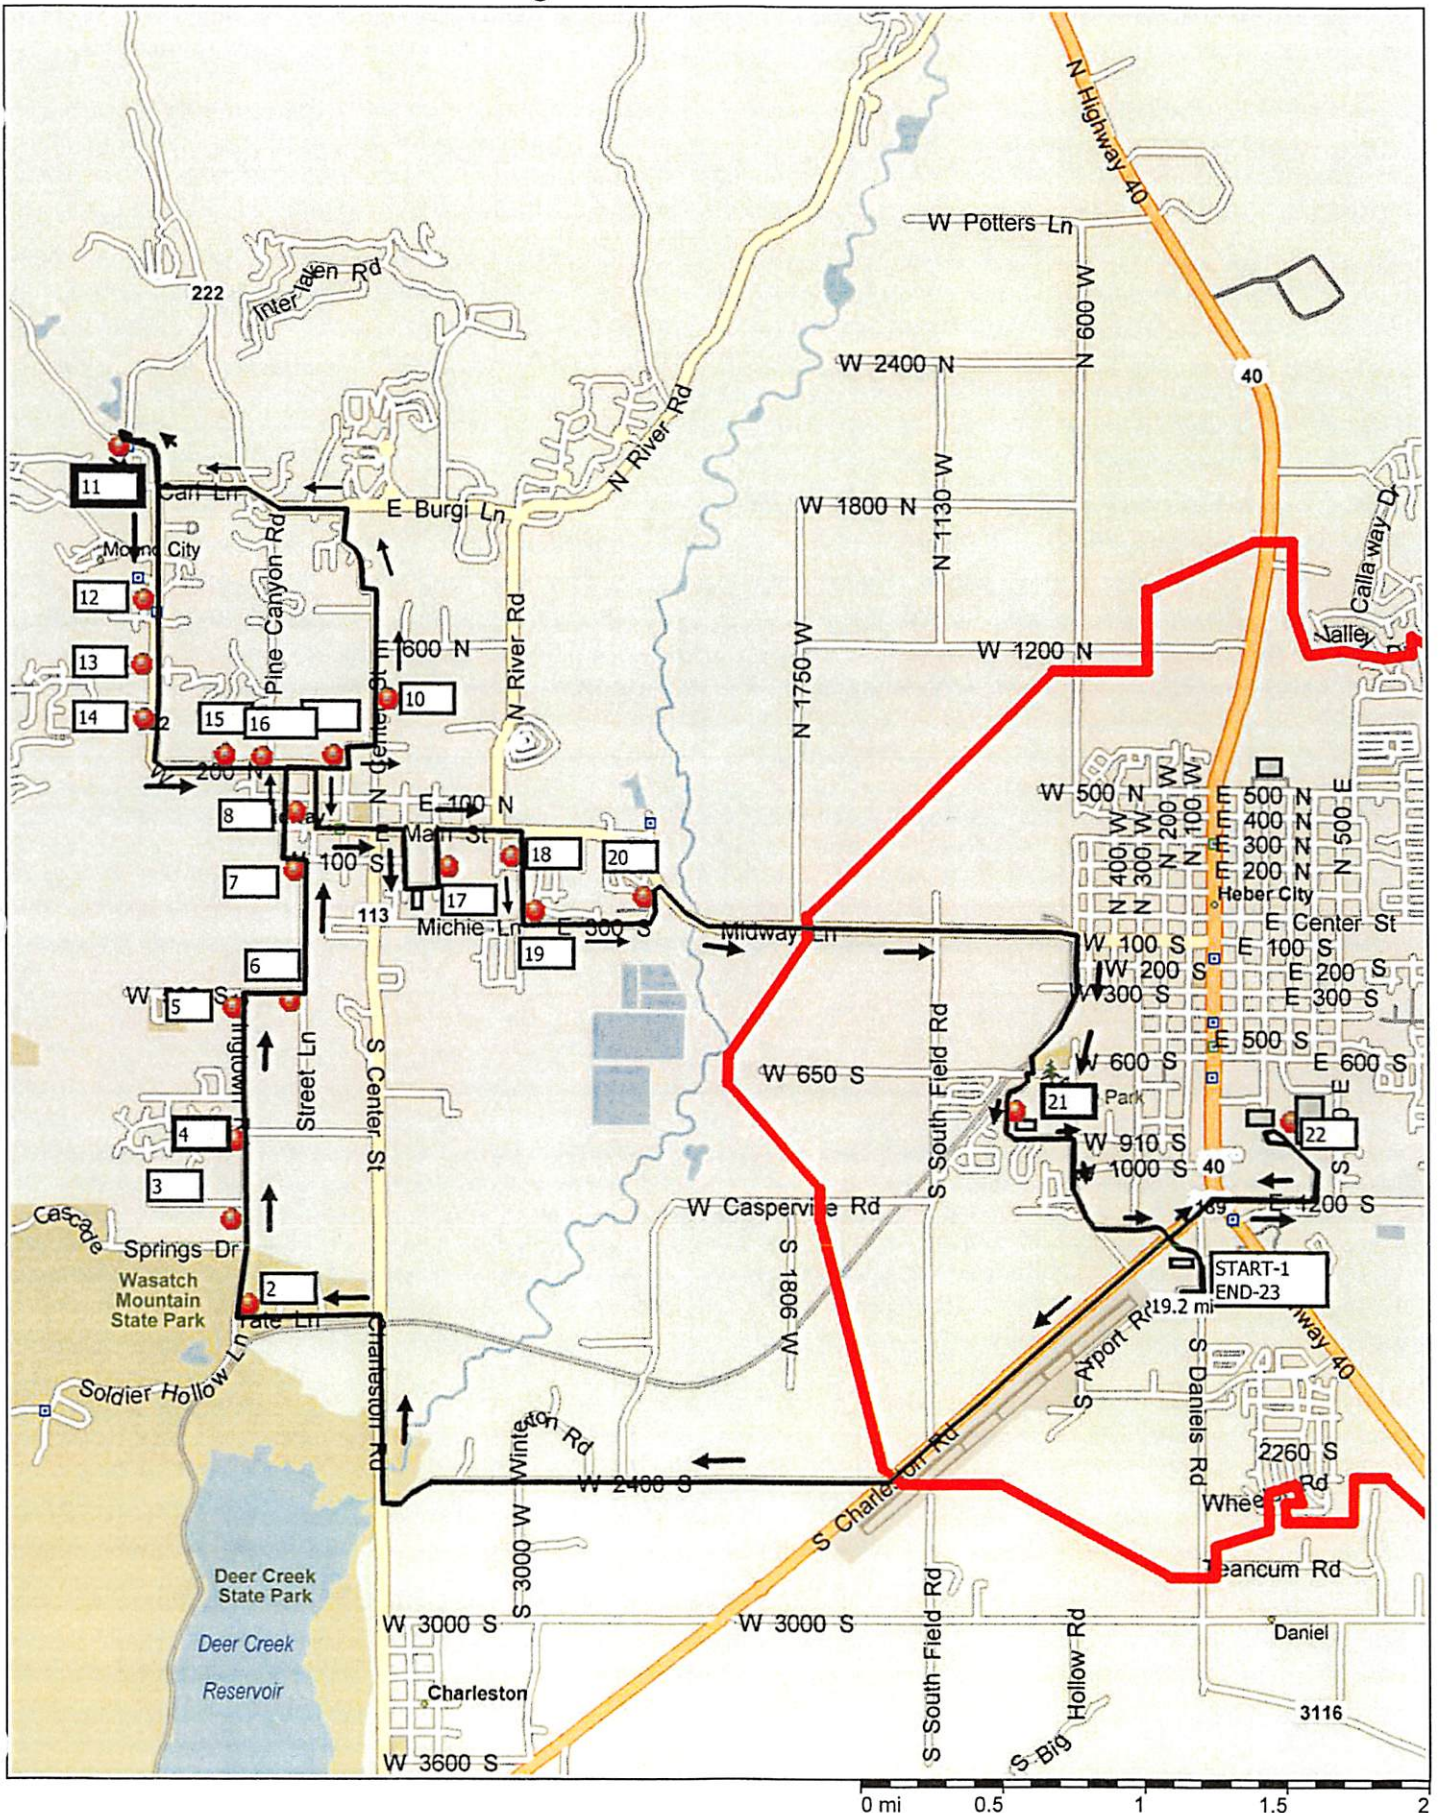

# Route 82A - WHS - Stringtown - Homestead Dr - 190 S - Hamlets - Noel

Copyright © and (P) 1988–2012 Microsoft Corporation and/or its suppliers. All rights reserved. <http://www.microsoft.com/streets/>  
 Certain mapping and direction data © 2012 NAVTEQ. All rights reserved. The Data for areas of Canada includes information taken with permission from Canadian authorities, including: © Her Majesty the Queen in Right of Canada, © Queen's Printer for Ontario. NAVTEQ and NAVTEQ ON BOARD are trademarks of NAVTEQ. © 2012 Tele Atlas North America, Inc. All rights reserved. Tele Atlas and Tele Atlas North America are trademarks of Tele Atlas, Inc. © 2012 by Applied Geographic Solutions. All rights reserved. Portions © Copyright 2012 by Woodall Publications Corp. All rights reserved.