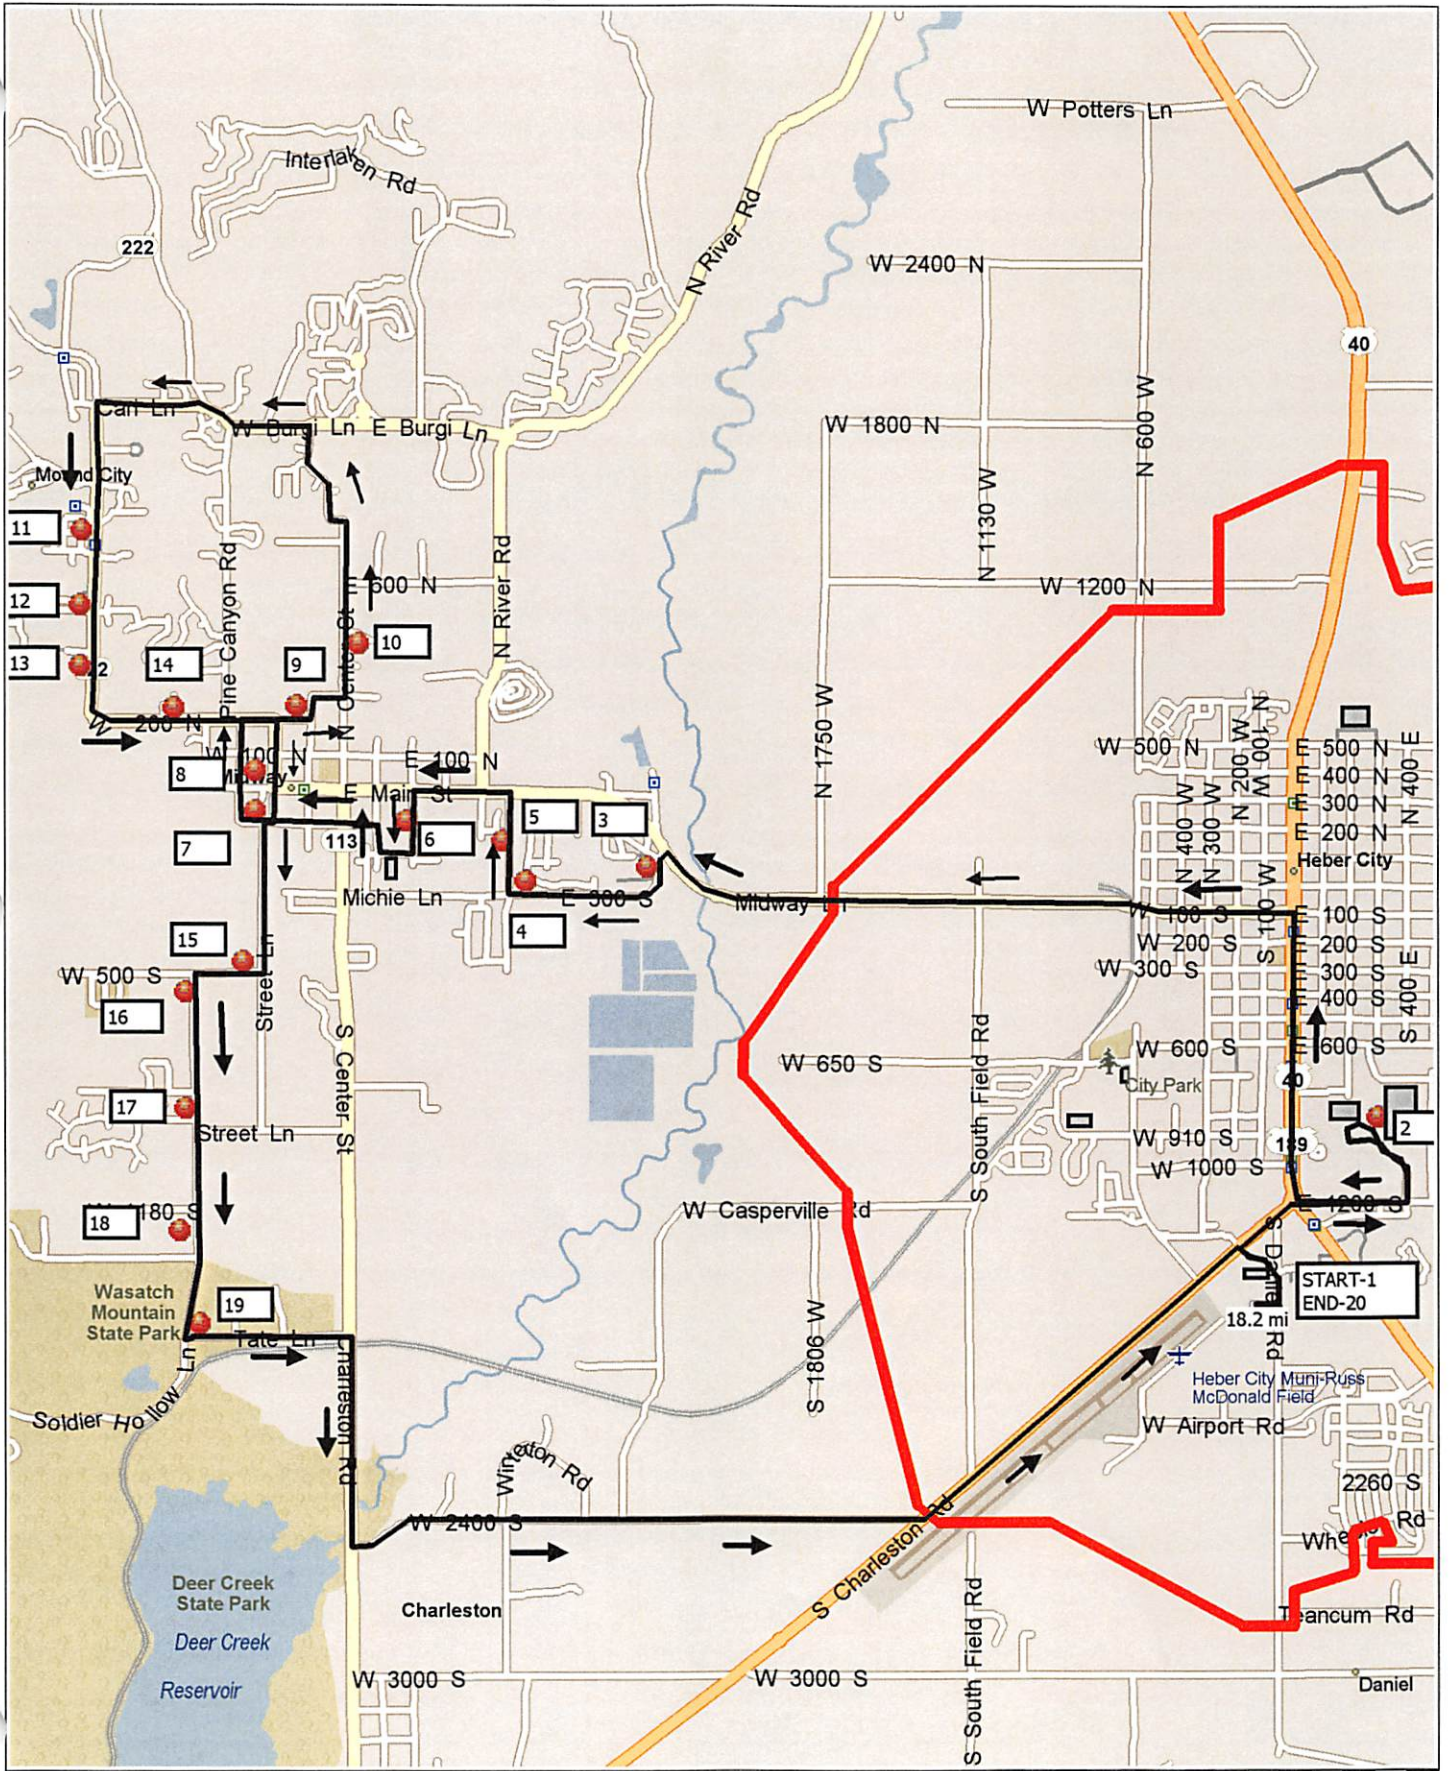

Route 82B - WHS - Stringtown - Homestead Dr - 190 S - Hamlets - Noel

Copyright © and (P) 1988–2012 Microsoft Corporation and/or its suppliers. All rights reserved. <http://www.microsoft.com/streets/>
 Certain mapping and direction data © 2012 NAVTEQ. All rights reserved. The Data for areas of Canada includes information taken with permission from Canadian authorities, including: © Her Majesty the Queen in Right of Canada, © Queen's Printer for Ontario. NAVTEQ and NAVTEQ ON BOARD are trademarks of NAVTEQ. © 2012 Tele Atlas North America, Inc. All rights reserved. Tele Atlas and Tele Atlas North America are trademarks of Tele Atlas, Inc. © 2012 by Applied Geographic Solutions. All rights reserved. Portions © Copyright 2012 by Woodall Publications Corp. All rights reserved.

WHS - 82B - Stringtown - Homestead Dr - 190 S - Han

Students Transported: 237

101 Jensen, Noel

Time On Trip: 82 Min.

STOP#	TIME	LOCATION	# STUDENTS
1	2:20 pm	TRANSPORTATION START	0
2	2:37 pm	WASATCH HIGH SCHOOL (32704)	237
3	2:58 pm	200 S / MICHIE LN	-18
4	2:59 pm	550 E MICHIE LANE	-39
5	3:01 pm	110 S FOX DEN RD	-11
6	3:05 pm	90 S 200 E	-16
7	3:06 pm	216 W 100 S	-13
8	3:09 pm	42 N 300 W	-15
9	3:11 pm	154 W 200 N	-3
10	3:13 pm	521 N CENTER ST	-14
11	3:18 pm	850 N HOMESTEAD DR	-19
12	3:19 pm	545 N HOMESTEAD DR	-44
13	3:20 pm	311 N HOMESTEAD DR	-3
14	3:21 pm	CREEK PLACE /200 N	-4
15	3:28 pm	280 W 500 S	-11
16	3:29 pm	502 STRINGTOWN RD	-2
17	3:30 pm	858 STRINGTOWN RD	-16
18	3:31 pm	1180 S STRINGTOWN RD	-6
19	3:32 pm	1465 S STRINGTOWN RD	-3
20	3:42 pm	TRANSPORTATION END	0