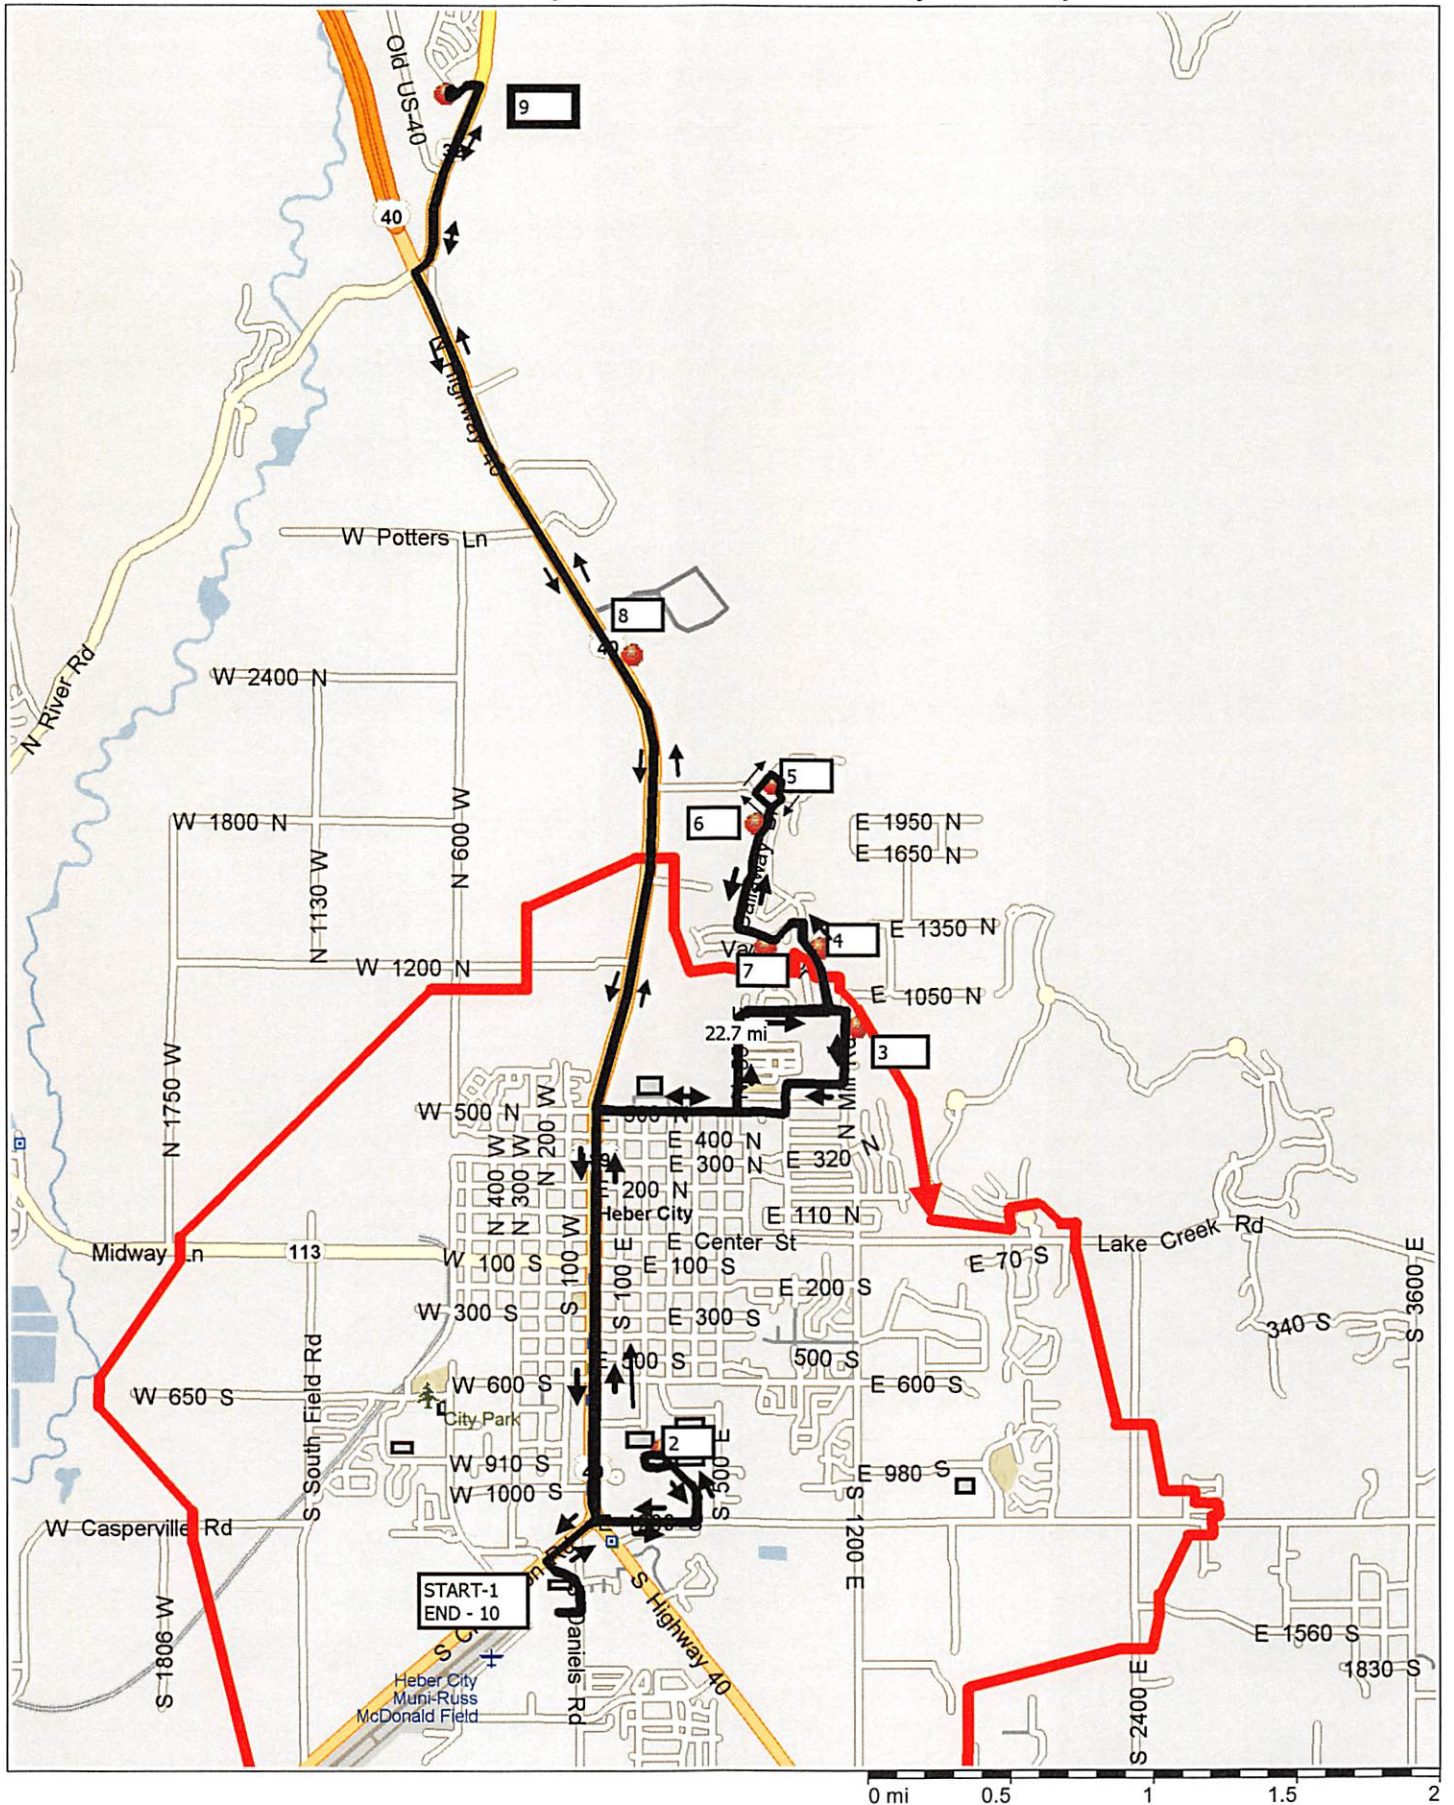

Route 81B - WHS - Valley Hills - 1350 N - N Hwy 40 -Wayne- Bus #104

Copyright © and (P) 1988–2012 Microsoft Corporation and/or its suppliers. All rights reserved. <http://www.microsoft.com/streets/>
 Certain mapping and direction data © 2012 NAVTEQ. All rights reserved. The Data for areas of Canada includes information taken with permission from Canadian authorities, including: © Her Majesty the Queen in Right of Canada, © Queen's Printer for Ontario. NAVTEQ and NAVTEQ ON BOARD are trademarks of NAVTEQ. © 2012 Tele Atlas North America, Inc. All rights reserved. Tele Atlas and Tele Atlas North America are trademarks of Tele Atlas, Inc. © 2012 by Applied Geographic Solutions. All rights reserved. Portions © Copyright 2012 by Woodall Publications Corp. All rights reserved.

ROUTE SHEET

08/10/2021

WHS - 81B - V Hills - 1350 N - N Hwy 40

Students Transported: 155

104 White, Wayne

Time On Trip: 67 Min.

STOP#	TIME	LOCATION	STOP COMMENT	# STUDENTS
1	2:15 pm	TRANSPORTATION START		0
2	2:31 pm	WASATCH HIGH SCHOOL (32704)	Bell rings at 2:37 Park in Spot ## - Leave @ 2:42	155
3	2:42 pm	874 N 1050 E	Cross	-43
4	2:45 pm	COTTONWOOD DR/VALLEY HILLS BLVD	No Cross	-20
5	2:48 pm	1941 CHERRY LN	No Cross	-37
6	2:50 pm	1776 N CALLAWAY DR	Cross	-6
7	2:52 pm	PINE CIR / RIDGE DR	Cross	-22
8	3:02 pm	2600 N HWY 40 - COMMONS APRTS FIRE LANE	No Cross - Fire Lane - Pull off HWY - USE 4-WAYS - unload by gate	-22
9	3:07 pm	HILLWOOD DR & N LAURALWOOD ST	Cross	-5
10	3:22 pm	TRANSPORTATION END		0