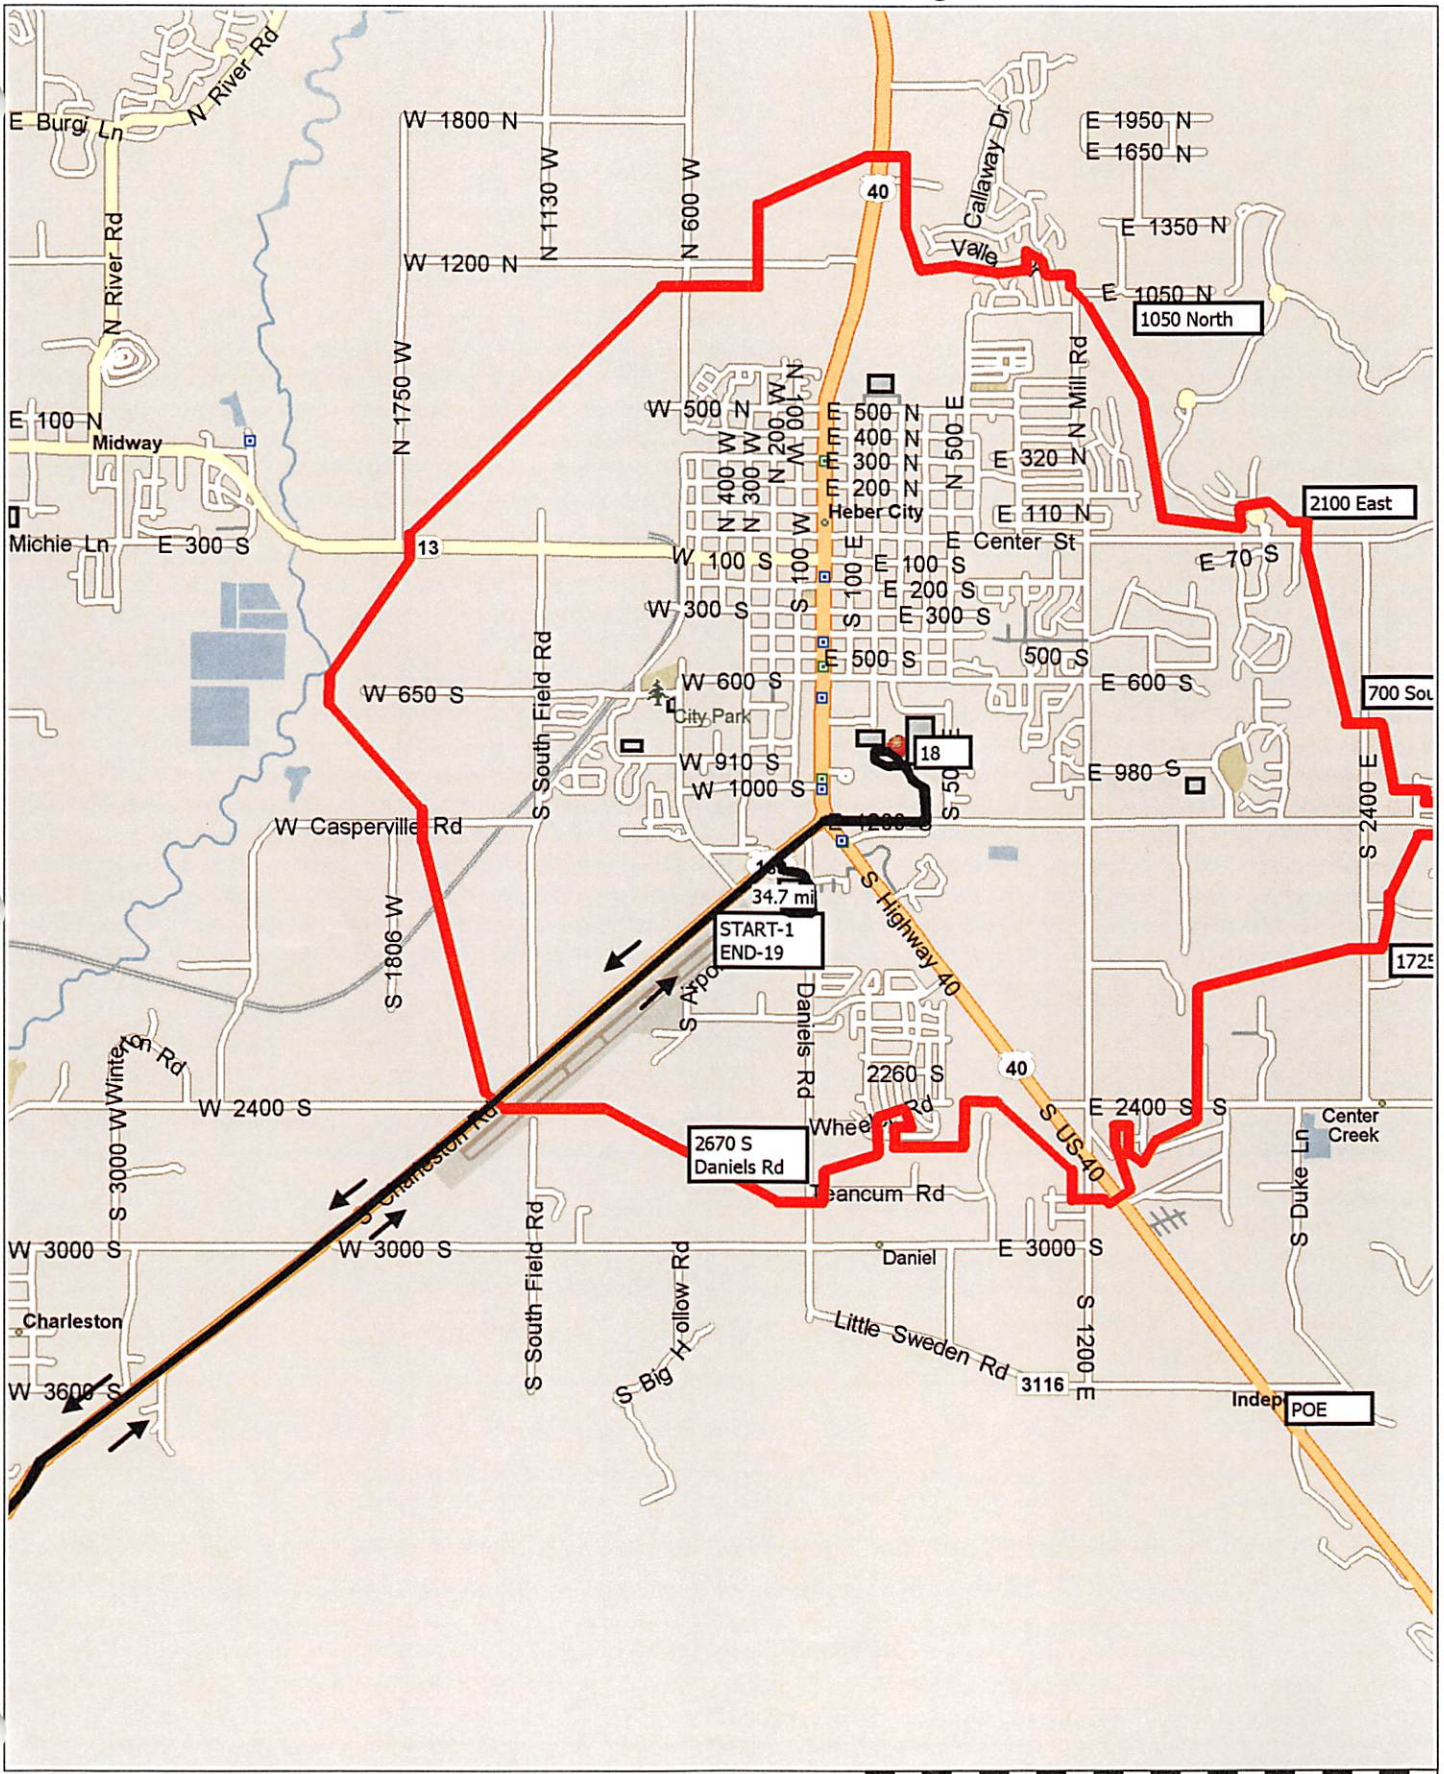

Route 81A - WHS - Wallsburg -

Copyright © and (P) 1988–2012 Microsoft Corporation and/or its suppliers. All rights reserved. <http://www.microsoft.com/streets/>
 Certain mapping and direction data © 2012 NAVTEQ. All rights reserved. The Data for areas of Canada includes information taken with permission from Canadian authorities, including: © Her Majesty the Queen in Right of Canada, © Queen's Printer for Ontario. NAVTEQ and NAVTEQ ON BOARD are trademarks of NAVTEQ. © 2012 Tele Atlas North America, Inc. All rights reserved. Tele Atlas and Tele Atlas North America are trademarks of Tele Atlas, Inc. © 2012 by Applied Geographic Solutions. All rights reserved. Portions © Copyright 2012 by Woodall Publications Corp. All rights reserved.

WHS - 81A - Wallsburg

Students Transported: 45

97 McCormick, Patrece

Time On Trip: 79 Min.

STOP#	TIME	LOCATION	STOP COMMENT	# STUDENTS
1	6:33 am	TRANSPORTATION START		
2	6:51 am	455 W MAIN CANYON RD		
3	6:55 am	1165 S LITTLE HOBBLE CREEK RD		
4	6:56 am	PARK MEADOW LN / LITTLE HOBBLE CREEK RD		
5	6:58 am	1610 S LITTLE HOBBLE CREEK RD		
6	6:59 am	1683 S LITTLE VALLEY RD		
7	7:05 am	2365 E MAIN CANYON RD		
8	7:06 am	2315 E MAIN CANYON RD		
9	7:10 am	OAK HILL LN / MAIN CANYON RD		
10	7:11 am	STARKS LN / MAIN CANYON RD		
11	7:13 am	100 E 200 S		
12	7:15 am	70 W MAIN CANYON RD		
13	7:16 am	460 W MAIN CANYON RD		
14	7:17 am	491 W MAIN CANYON RD		
15	7:19 am	1160 W MAIN CANYON RD		
16	7:21 am	2350 W MAIN CANYON RD		
17	7:22 am	2600 W MAIN CANYON RD		
18	7:40 am	WASATCH HIGH SCHOOL (32704)		
19	7:52 am	TRANSPORTATION END		