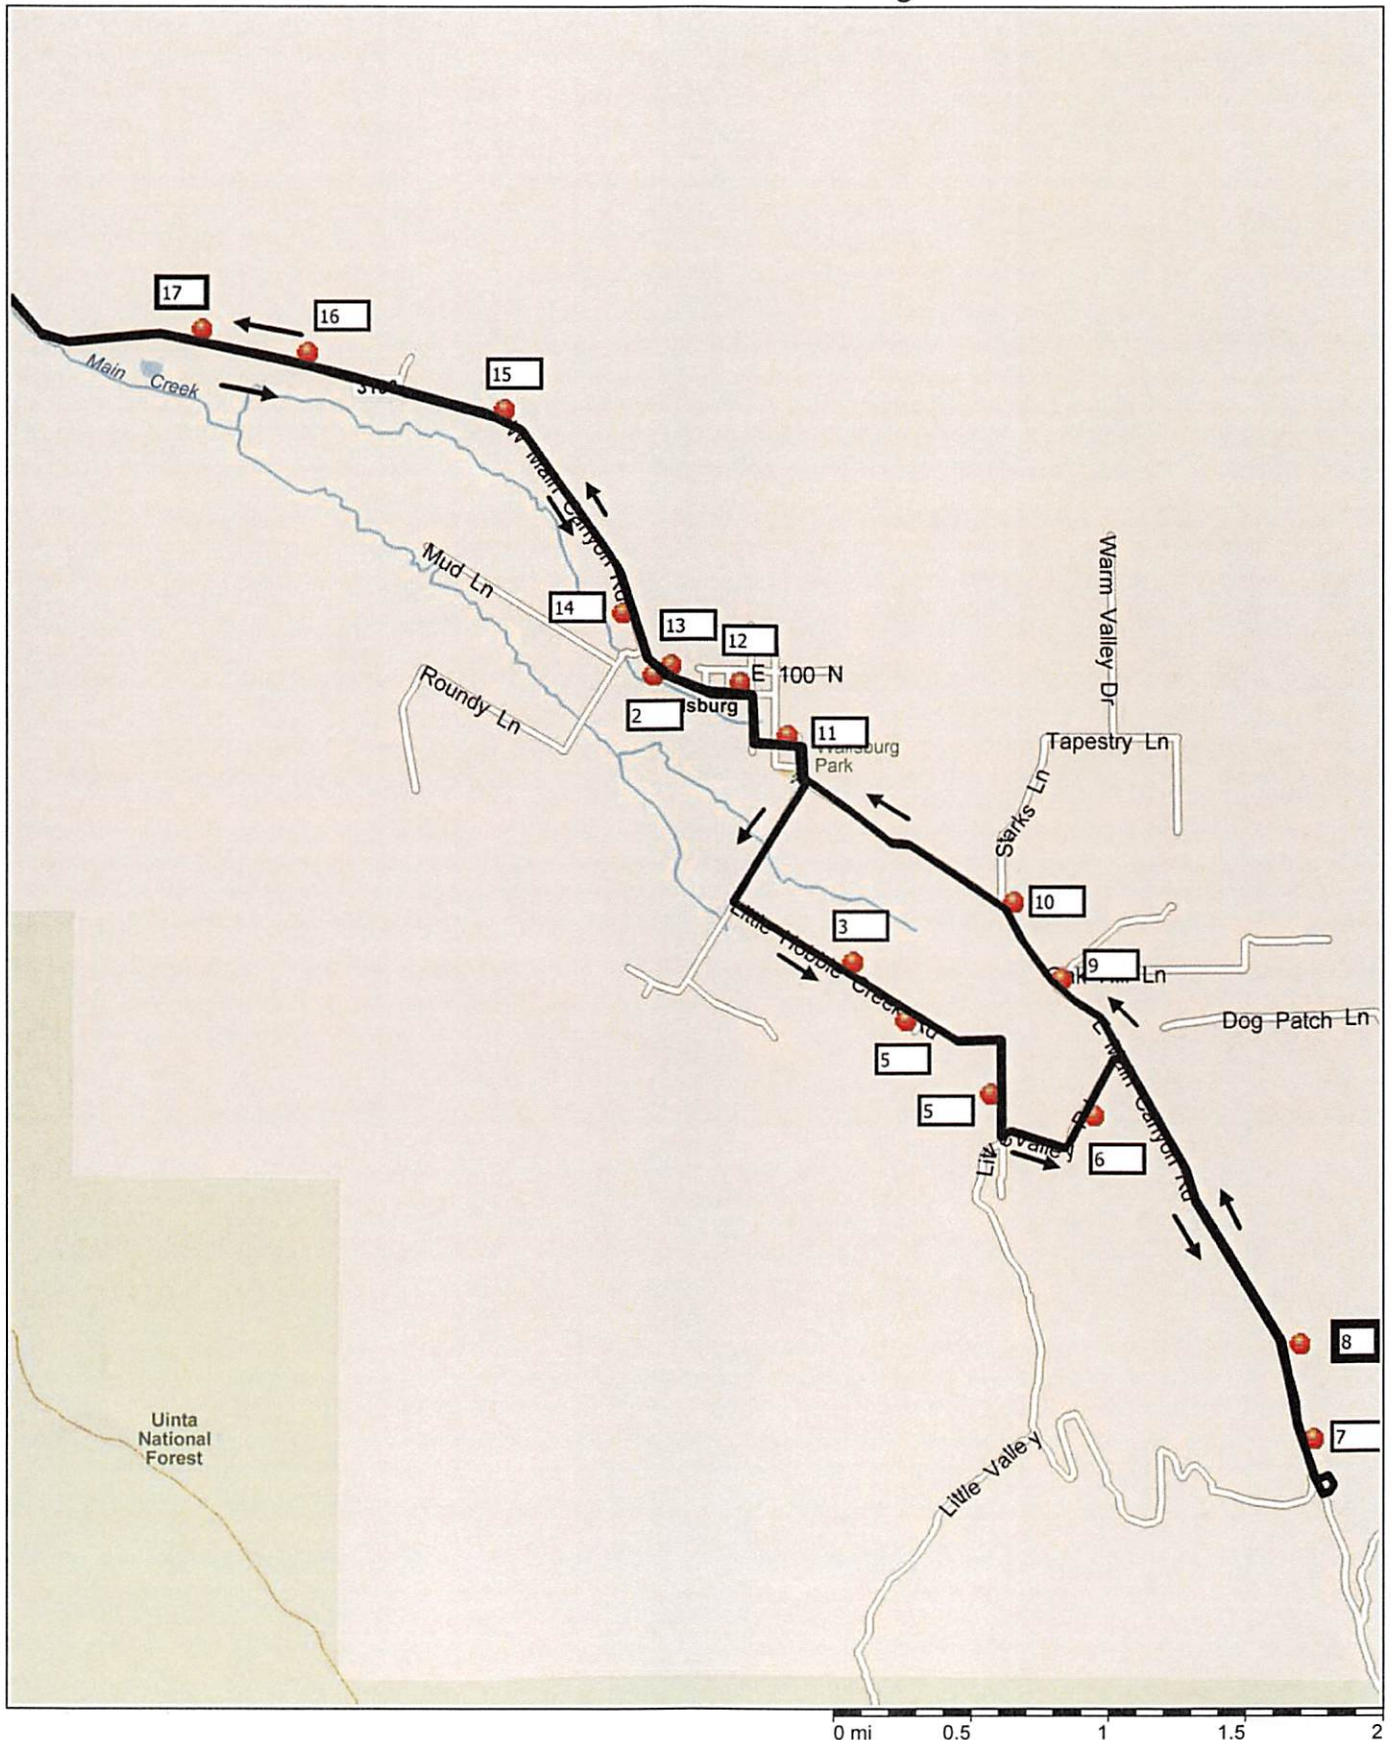

Route 81A - WHS - Wallsburg -

Copyright © and (P) 1988–2012 Microsoft Corporation and/or its suppliers. All rights reserved. <http://www.microsoft.com/streets/>
Certain mapping and direction data © 2012 NAVTEQ. All rights reserved. The Data for areas of Canada includes information taken with permission from Canadian authorities, including: © Her Majesty the Queen in Right of Canada, © Queen's Printer for Ontario. NAVTEQ and NAVTEQ ON BOARD are trademarks of NAVTEQ. © 2012 Tele Atlas North America, Inc. All rights reserved. Tele Atlas and Tele Atlas North America are trademarks of Tele Atlas, Inc. © 2012 by Applied Geographic Solutions. All rights reserved. Portions © Copyright 2012 by Woodall Publications Corp. All rights reserved.