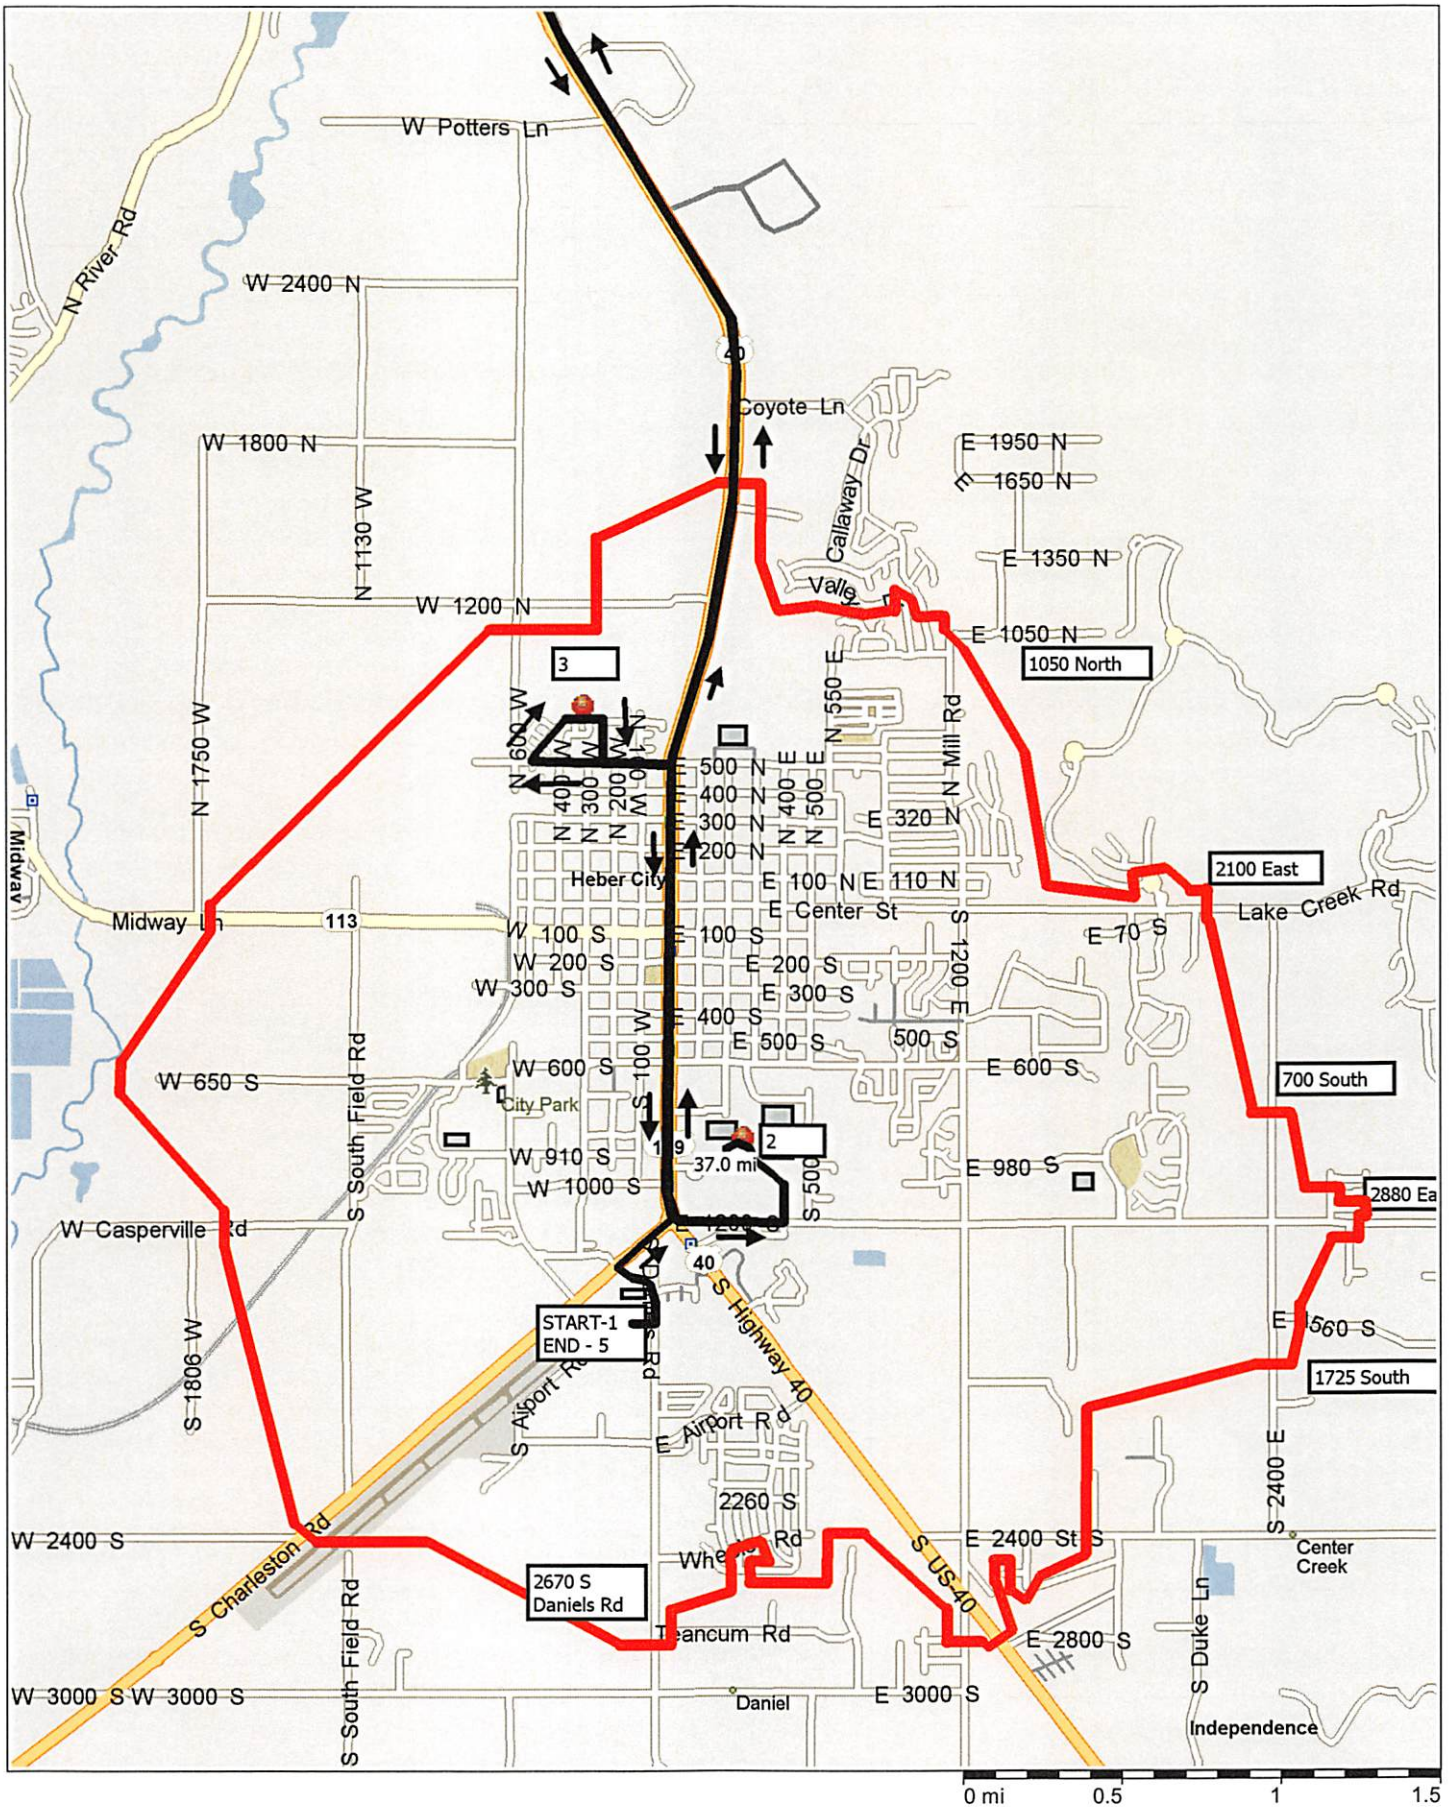

Route 80B - WHS - Todd Hollow - Stillwater - Muirfield -Patrece- Bus #108

Copyright © and (P) 1988–2012 Microsoft Corporation and/or its suppliers. All rights reserved. <http://www.microsoft.com/streets/>
 Certain mapping and direction data © 2012 NAVTEQ. All rights reserved. The Data for areas of Canada includes information taken with permission from Canadian authorities, including: © Her Majesty the Queen in Right of Canada, © Queen's Printer for Ontario. NAVTEQ and NAVTEQ ON BOARD are trademarks of NAVTEQ. © 2012 Tele Atlas North America, Inc. All rights reserved. Tele Atlas and Tele Atlas North America are trademarks of Tele Atlas, Inc. © 2012 by Applied Geographic Solutions. All rights reserved. Portions © Copyright 2012 by Woodall Publications Corp. All rights reserved.

ROUTE SHEET

WHS - 80B - Todd Hollow - Muirfield

Students Transported: 110

108 McCormick, Patrece

Time On Trip: 75 Min.

STOP#	TIME	LOCATION	STOP COMMENT	# STUDENTS
1	2:15 pm	TRANSPORTATION START	Park in spot ##	0
2	2:37 pm	WASATCH HIGH SCHOOL (32704)	Bell Rings at 2:35 - Leave @ 2:42	110
3	2:52 pm	323 W 650 N	No Cross - Muirfield	-49
4	3:12 pm	12774 DEER MOUNTAIN BLVD	No Cross - Todd Hollow - Turn around, back up and then let students off	-61
5	3:30 pm	TRANSPORTATION END		0