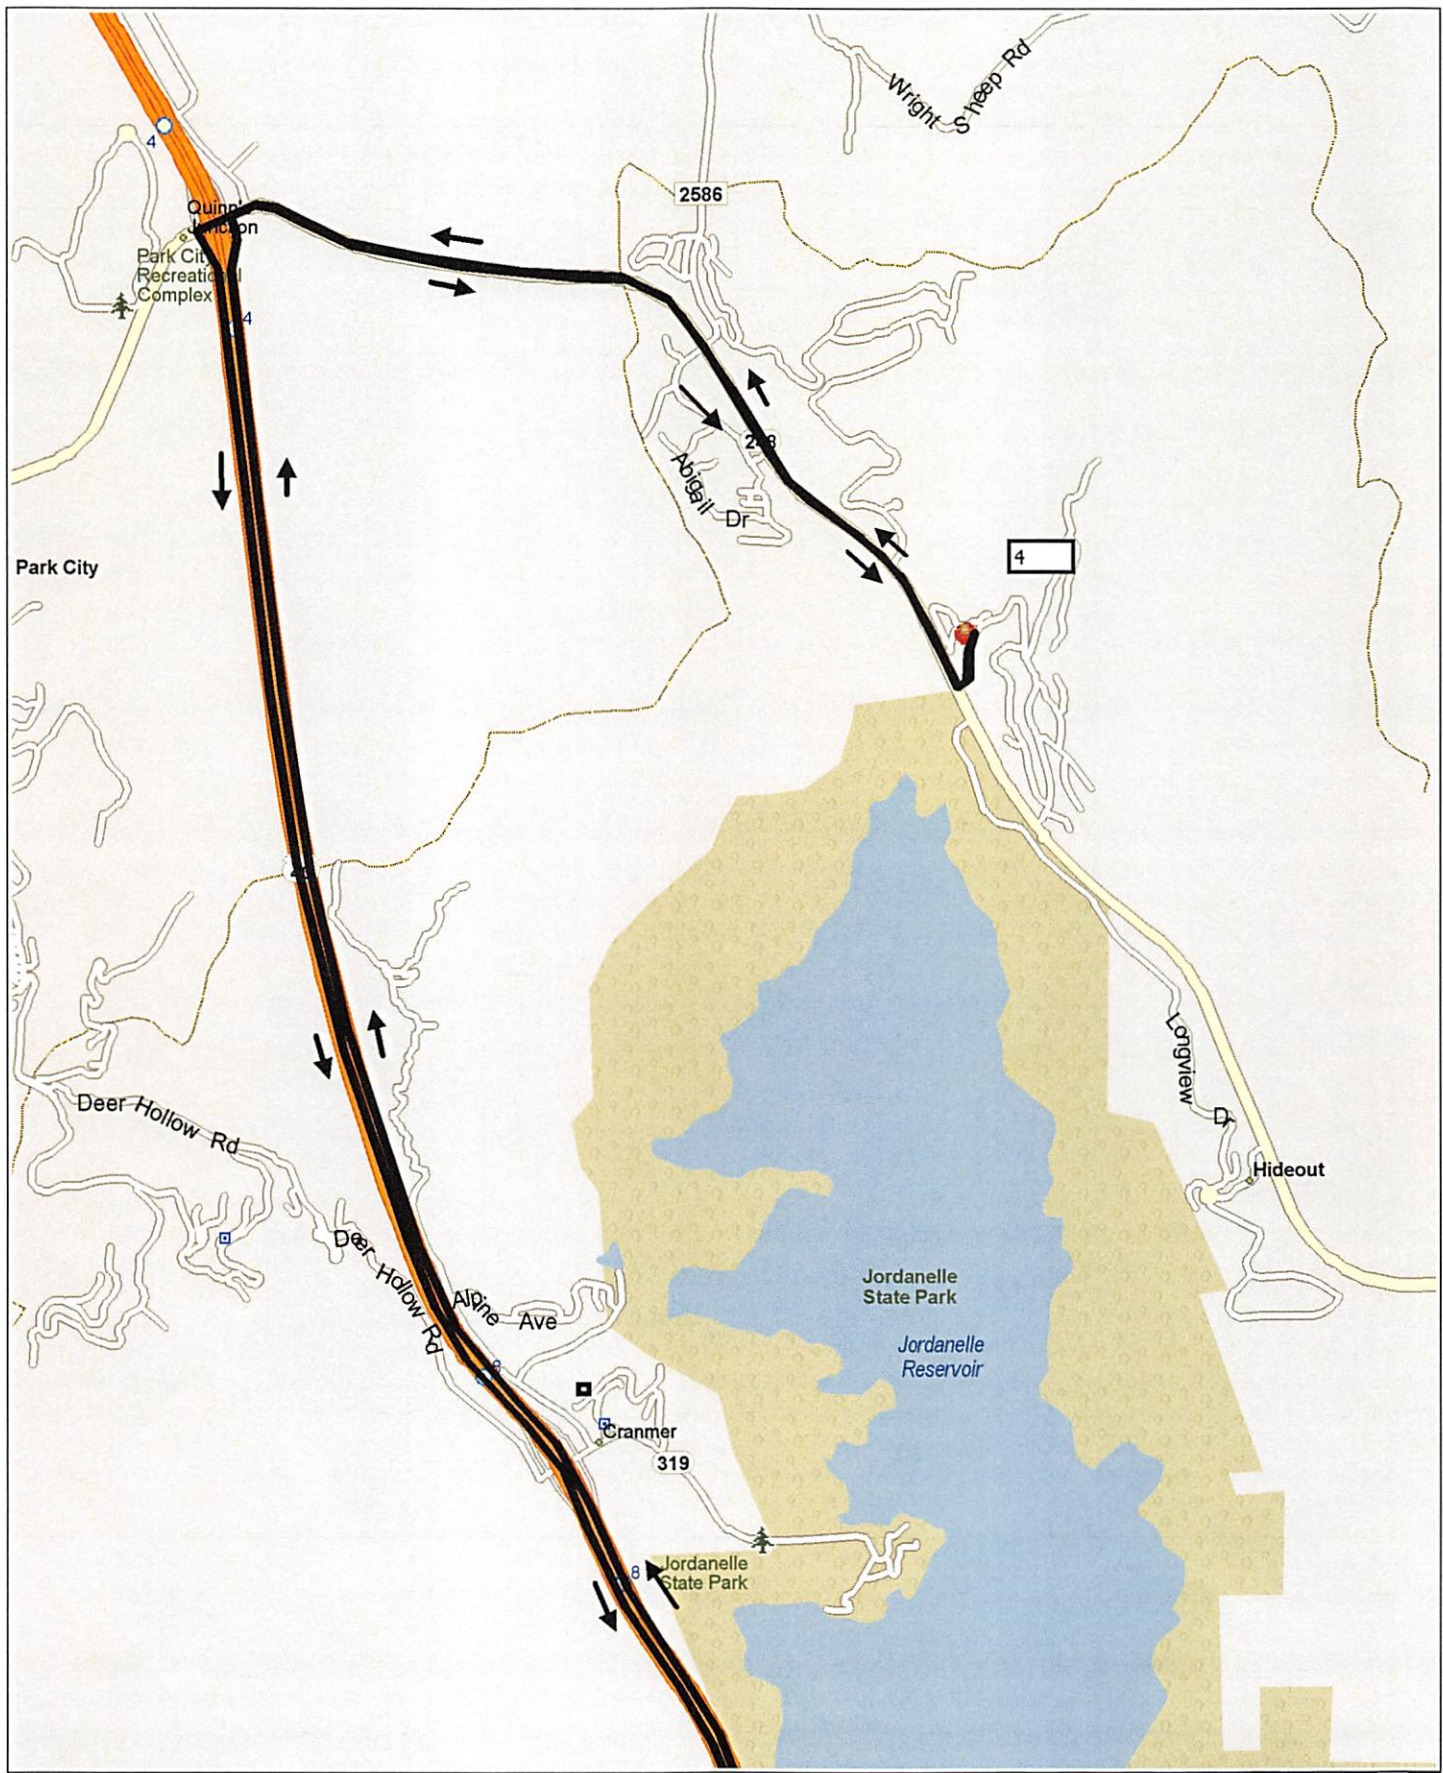

Route 80B - WHS - Todd Hollow - Stillwater - Muirfield -Patrece- Bus #108

Copyright © and (P) 1988–2012 Microsoft Corporation and/or its suppliers. All rights reserved. <http://www.microsoft.com/streets/>
Certain mapping and direction data © 2012 NAVTEQ. All rights reserved. The Data for areas of Canada includes information taken with permission from Canadian authorities, including: © Her Majesty the Queen in Right of Canada, © Queen's Printer for Ontario. NAVTEQ and NAVTEQ ON BOARD are trademarks of NAVTEQ. © 2012 Tele Atlas North America, Inc. All rights reserved. Tele Atlas and Tele Atlas North America are trademarks of Tele Atlas, Inc. © 2012 by Applied Geographic Solutions. All rights reserved. Portions © Copyright 2012 by Woodall Publications Corp. All rights reserved.