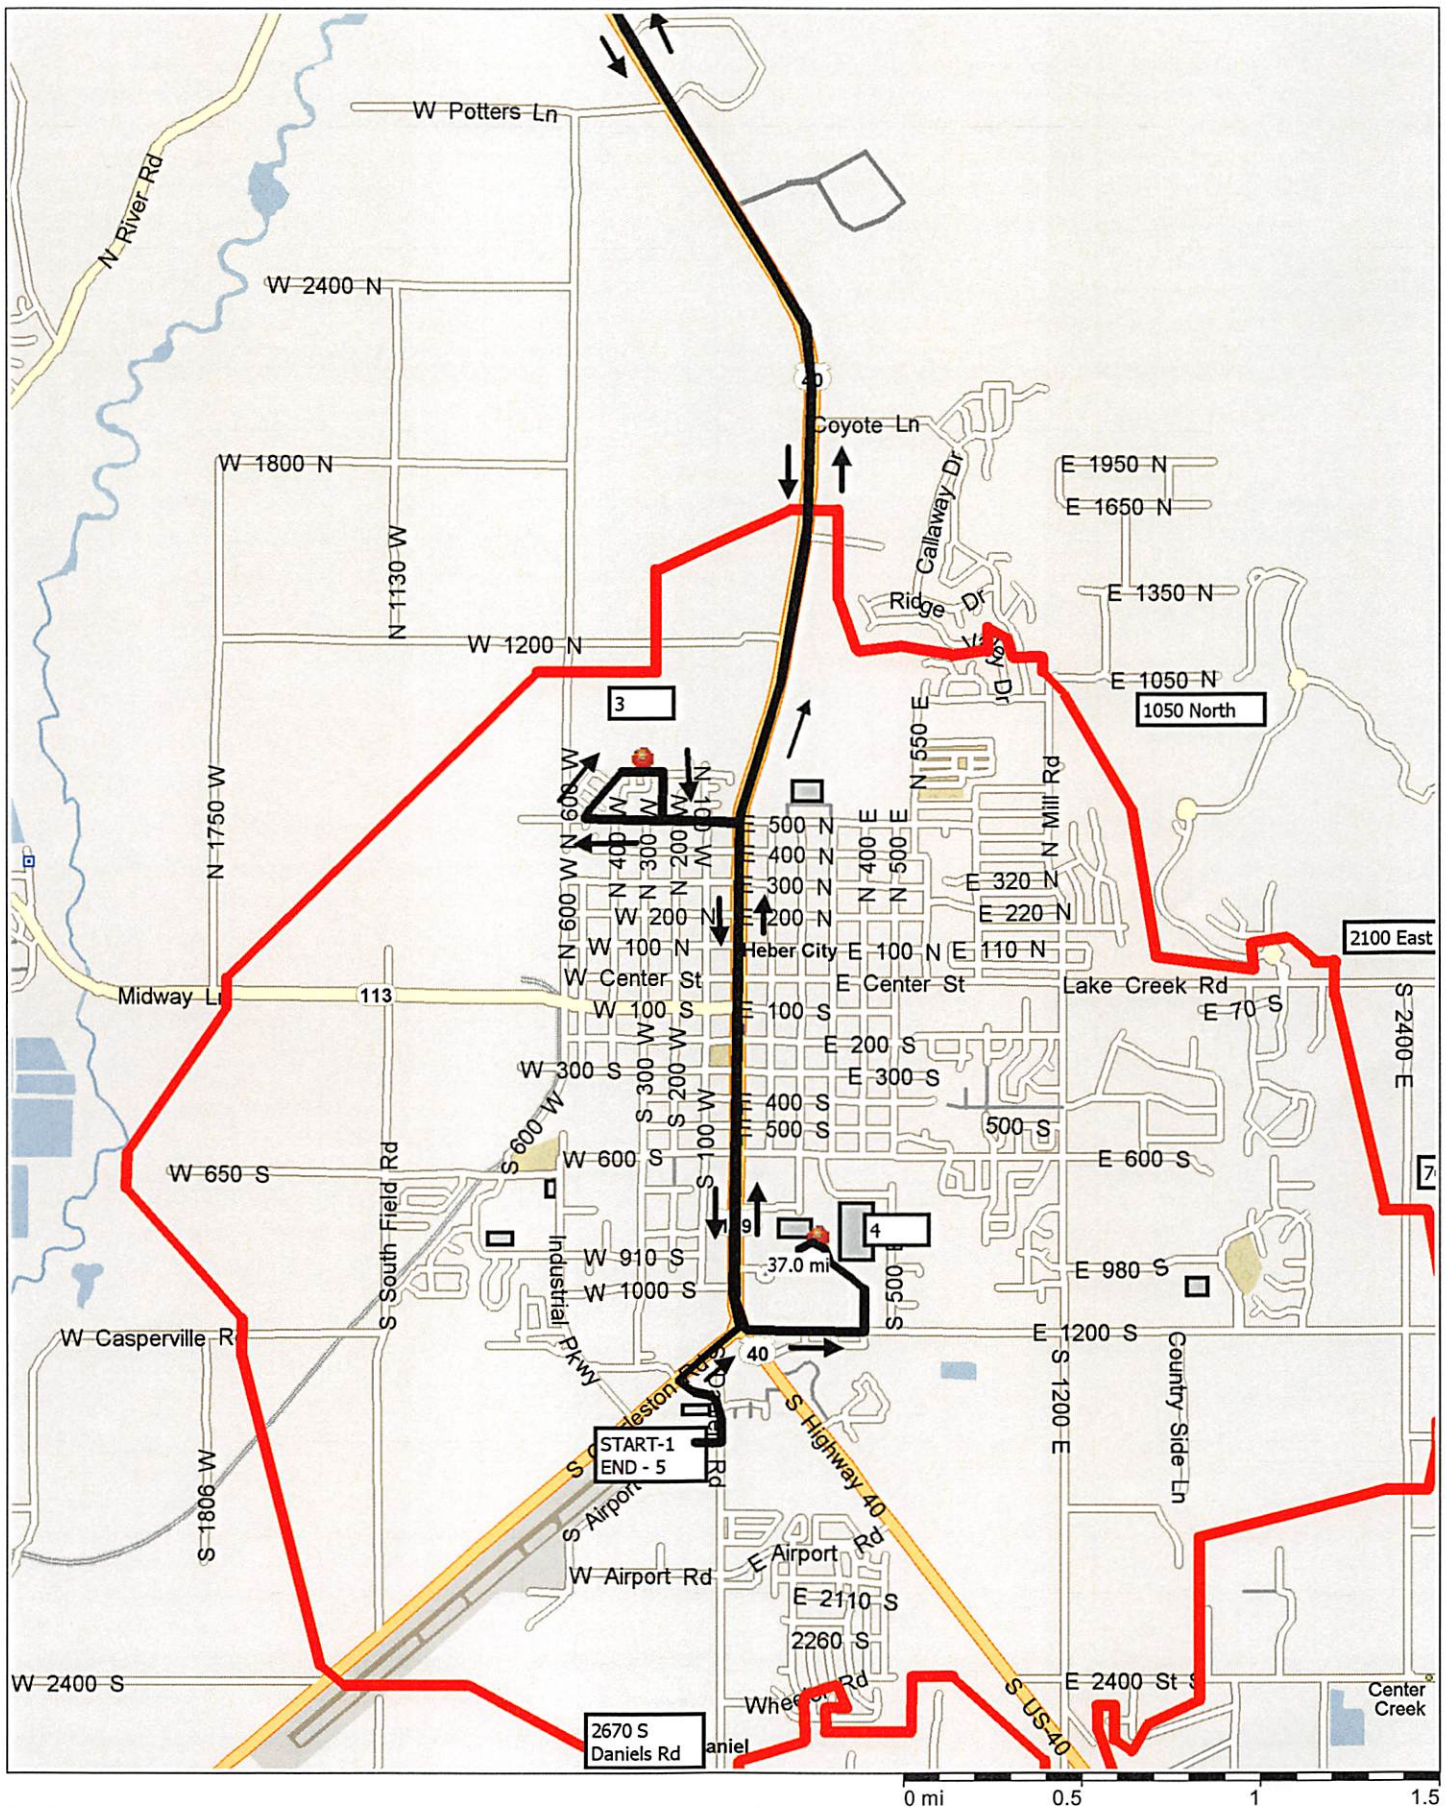

# Route 80A - WHS - Todd Hollow - Stillwater - Muirfield -Patrece- Bus #108

# ROUTE SHEET

08/10/2021

**WHS - 80A - Todd Hollow - Muirfield**

**Students Transported: 109**

**108 McCormick, Patrece**

**Time On Trip: 73 Min.**

STOP#	TIME	LOCATION	STOP COMMENT	# STUDENTS
1	6:39 am	TRANSPORTATION START		0
2	7:00 am	12774 DEER MOUNTAIN BLVD	No Cross - Turn around then let kids on, then back up	60
3	7:34 am	323 W 650 N	No Cross - Muirfield	49
4	7:42 am	WASATCH HIGH SCHOOL (32704)		-109
5	7:52 am	TRANSPORTATION END		0