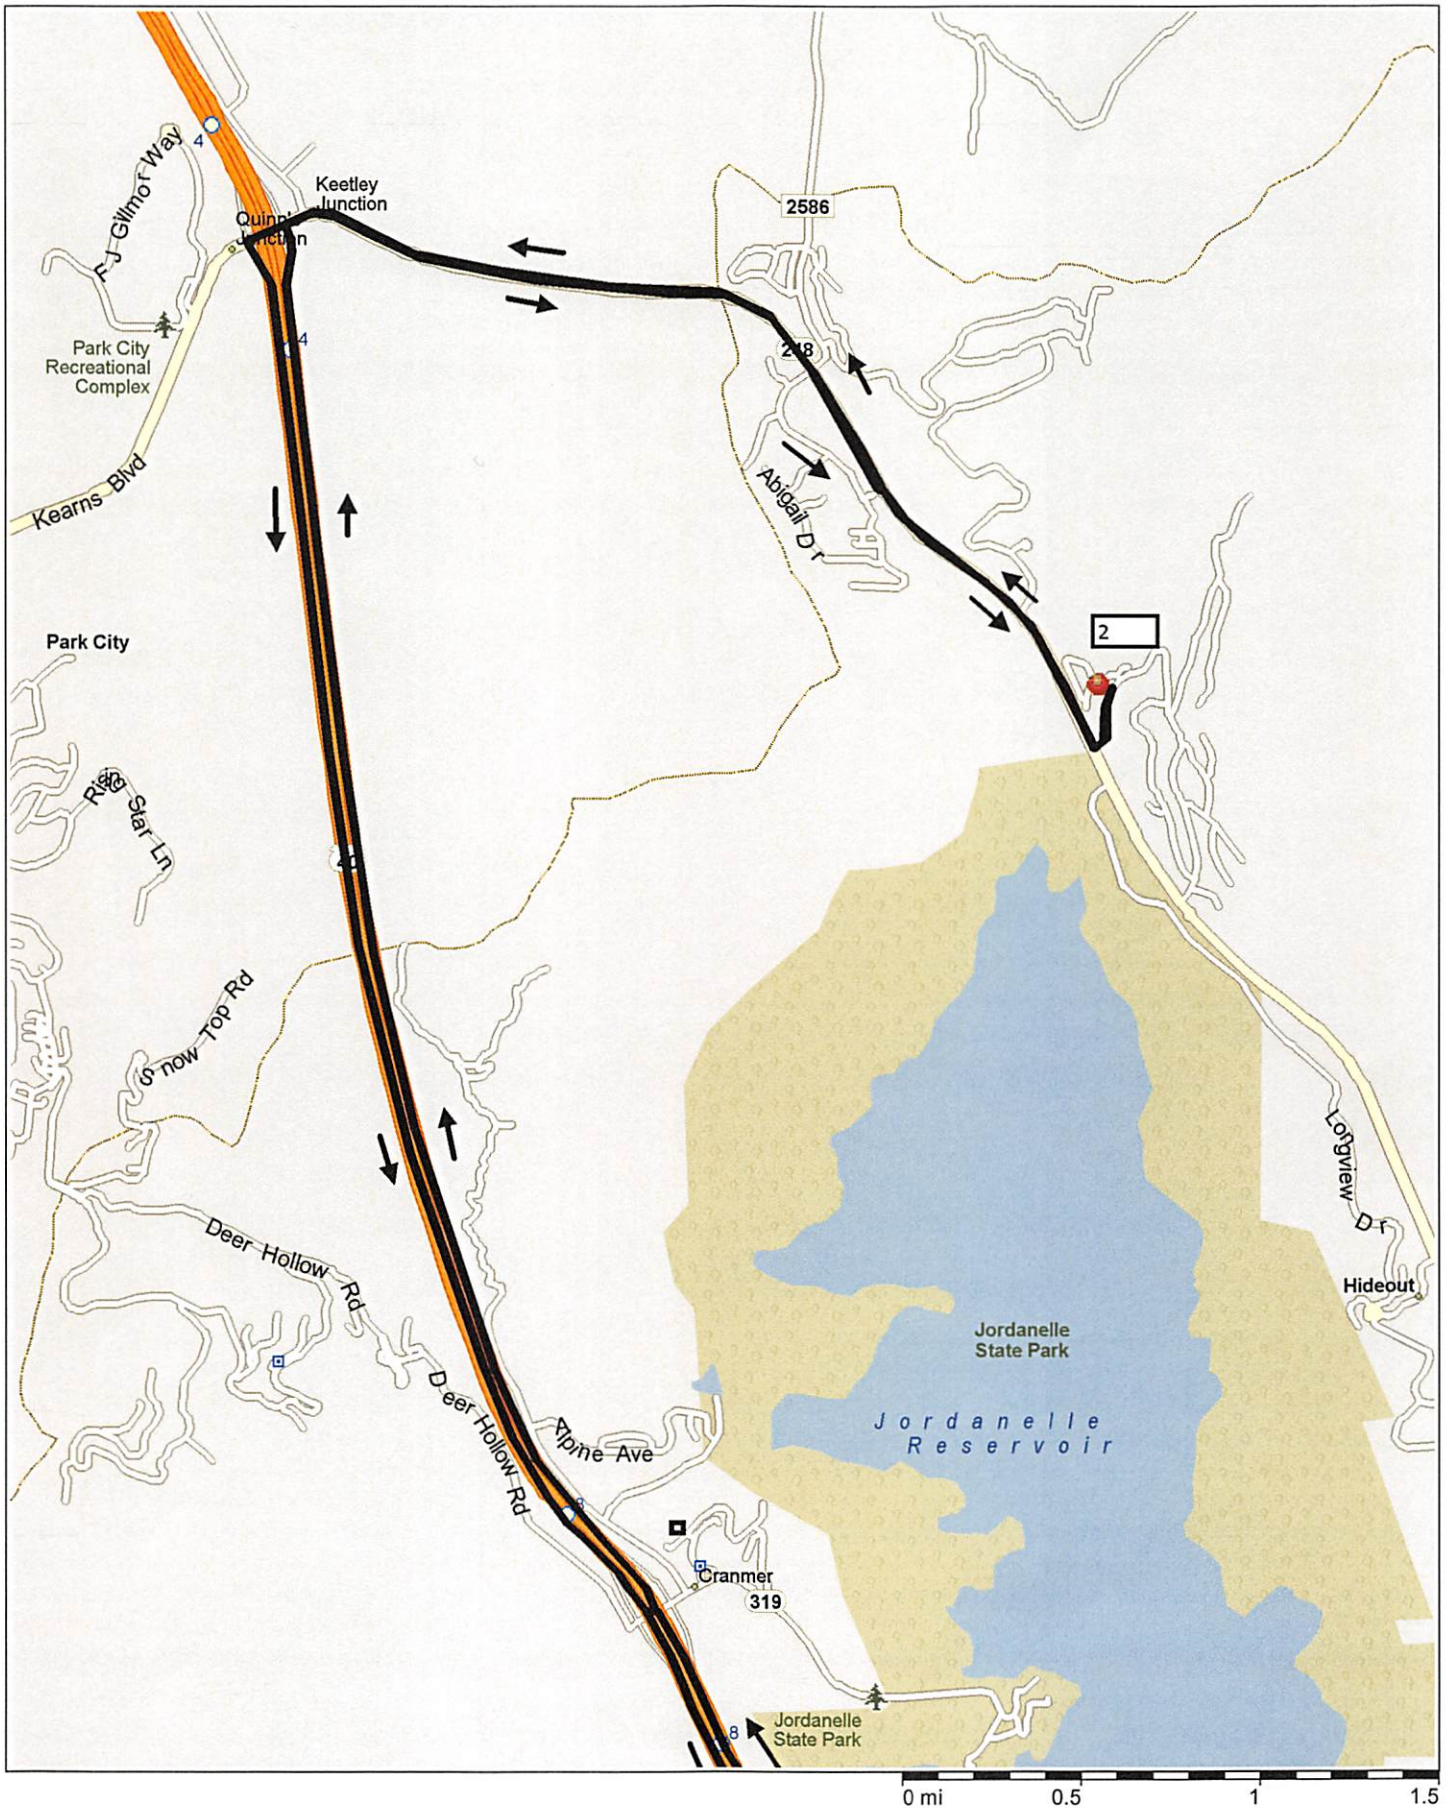

# Route 80A - WHS - Todd Hollow - Stillwater - Muirfield -Patrece- Bus #108

# ROUTE SHEET

08/10/2021

**WHS - 80A - Todd Hollow - Muirfield**

**Students Transported: 109**

**108 McCormick, Patrece**

**Time On Trip: 73 Min.**

STOP#	TIME	LOCATION	STOP COMMENT	# STUDENTS
1	6:39 am	TRANSPORTATION START		0
2	7:00 am	12774 DEER MOUNTAIN BLVD	No Cross - Turn around then let kids on, then back up	60
3	7:34 am	323 W 650 N	No Cross - Muirfield	49
4	7:42 am	WASATCH HIGH SCHOOL (32704)		-109
5	7:52 am	TRANSPORTATION END		0