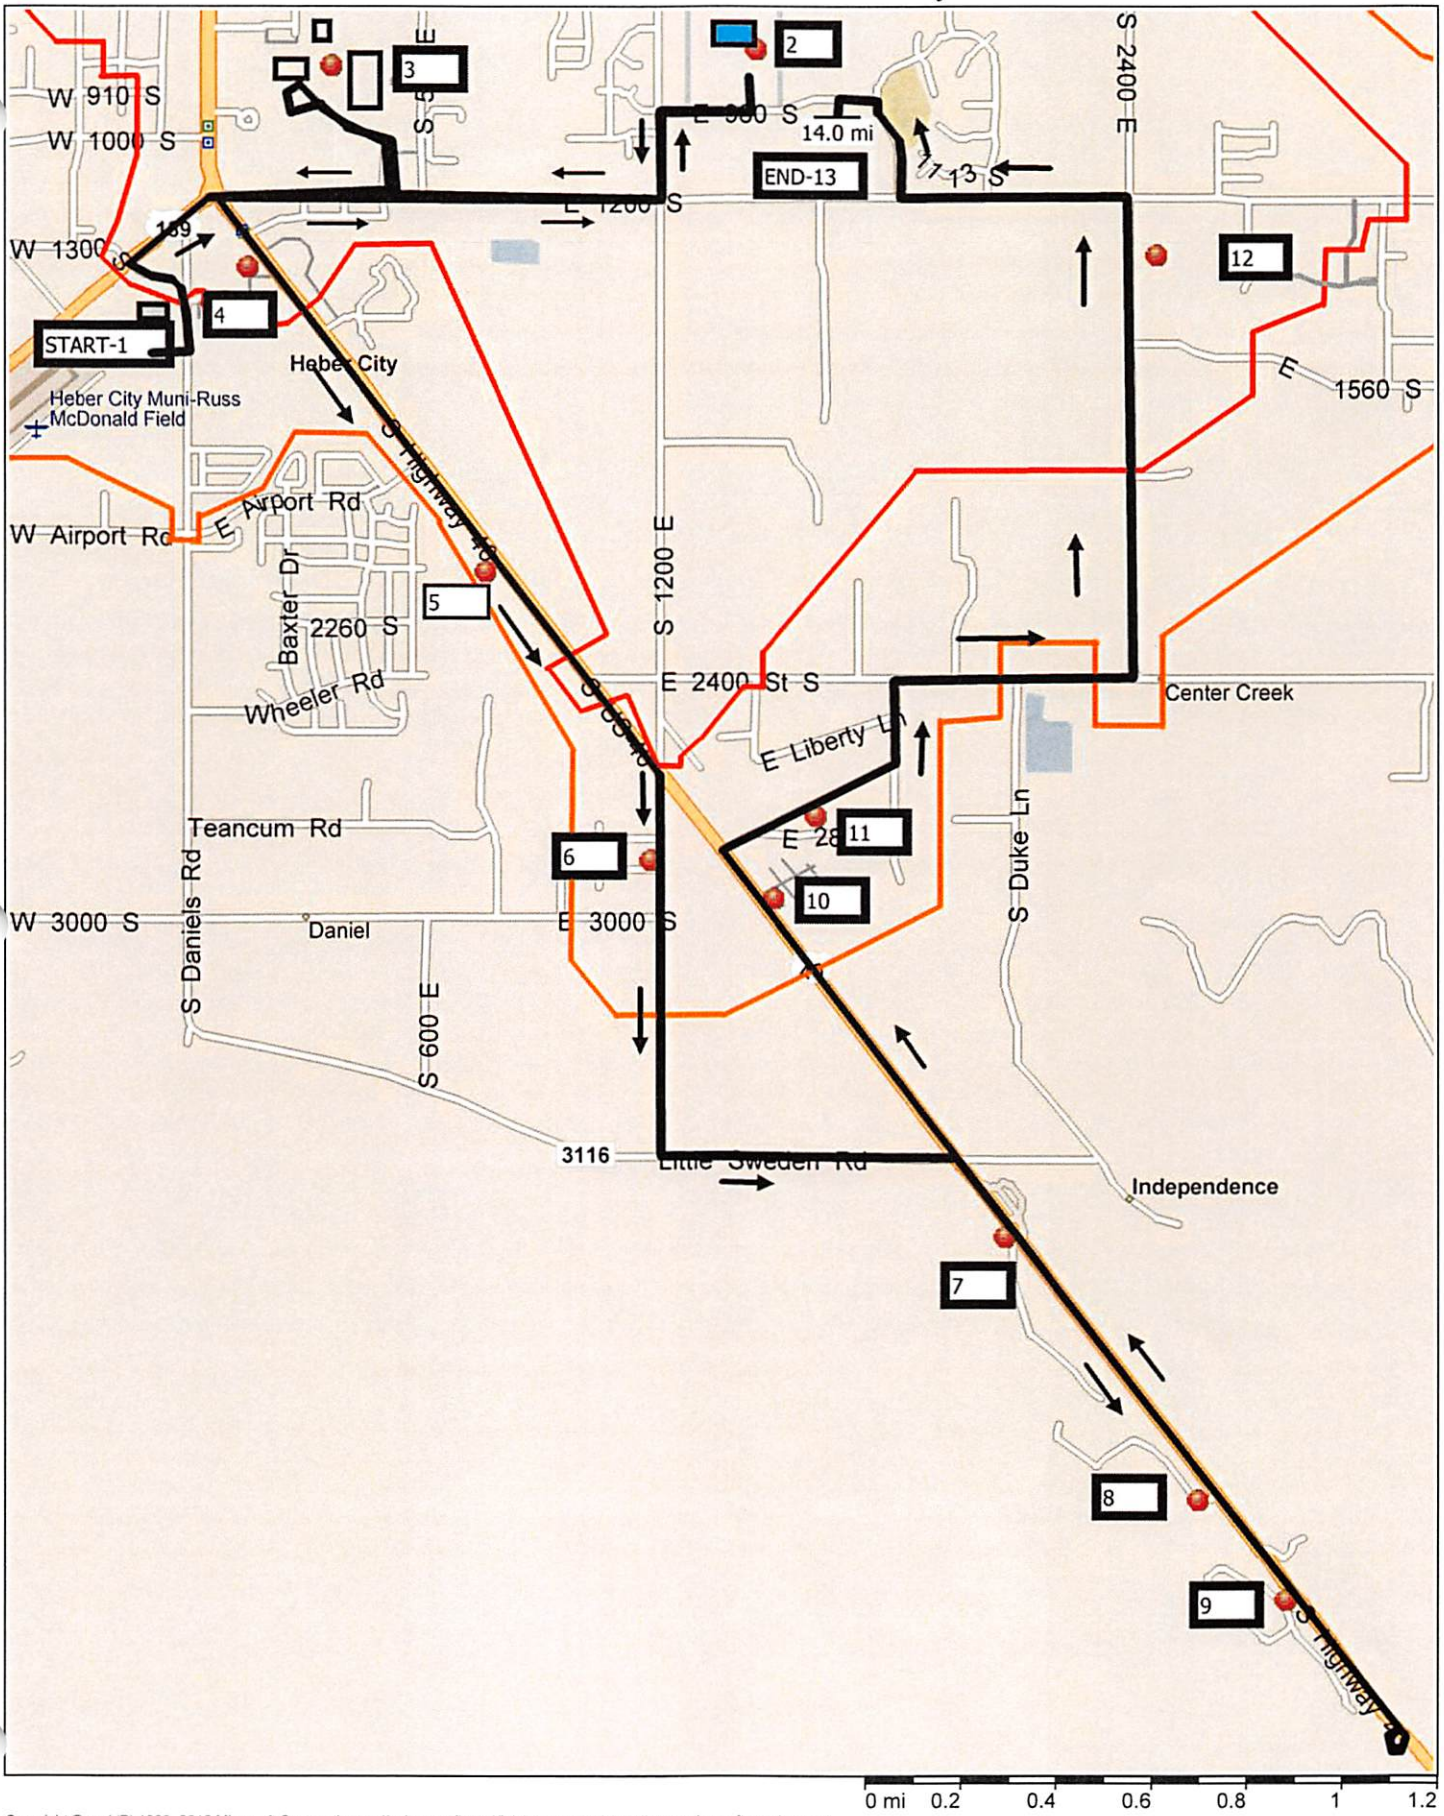

Route 54B - TMS - Lt Sweden Rd - S Hwy 40 -Barbara

Copyright © and (P) 1988–2012 Microsoft Corporation and/or its suppliers. All rights reserved. <http://www.microsoft.com/streets/>
 Certain mapping and direction data © 2012 NAVTEQ. All rights reserved. The Data for areas of Canada includes information taken with permission from Canadian authorities, including: © Her Majesty the Queen in Right of Canada, © Queen's Printer for Ontario. NAVTEQ and NAVTEQ ON BOARD are trademarks of NAVTEQ. © 2012 Tele Atlas North America, Inc. All rights reserved. Tele Atlas and Tele Atlas North America are trademarks of Tele Atlas, Inc. © 2012 by Applied Geographic Solutions. All rights reserved. Portions © Copyright 2012 by Woodall Publications Corp. All rights reserved.