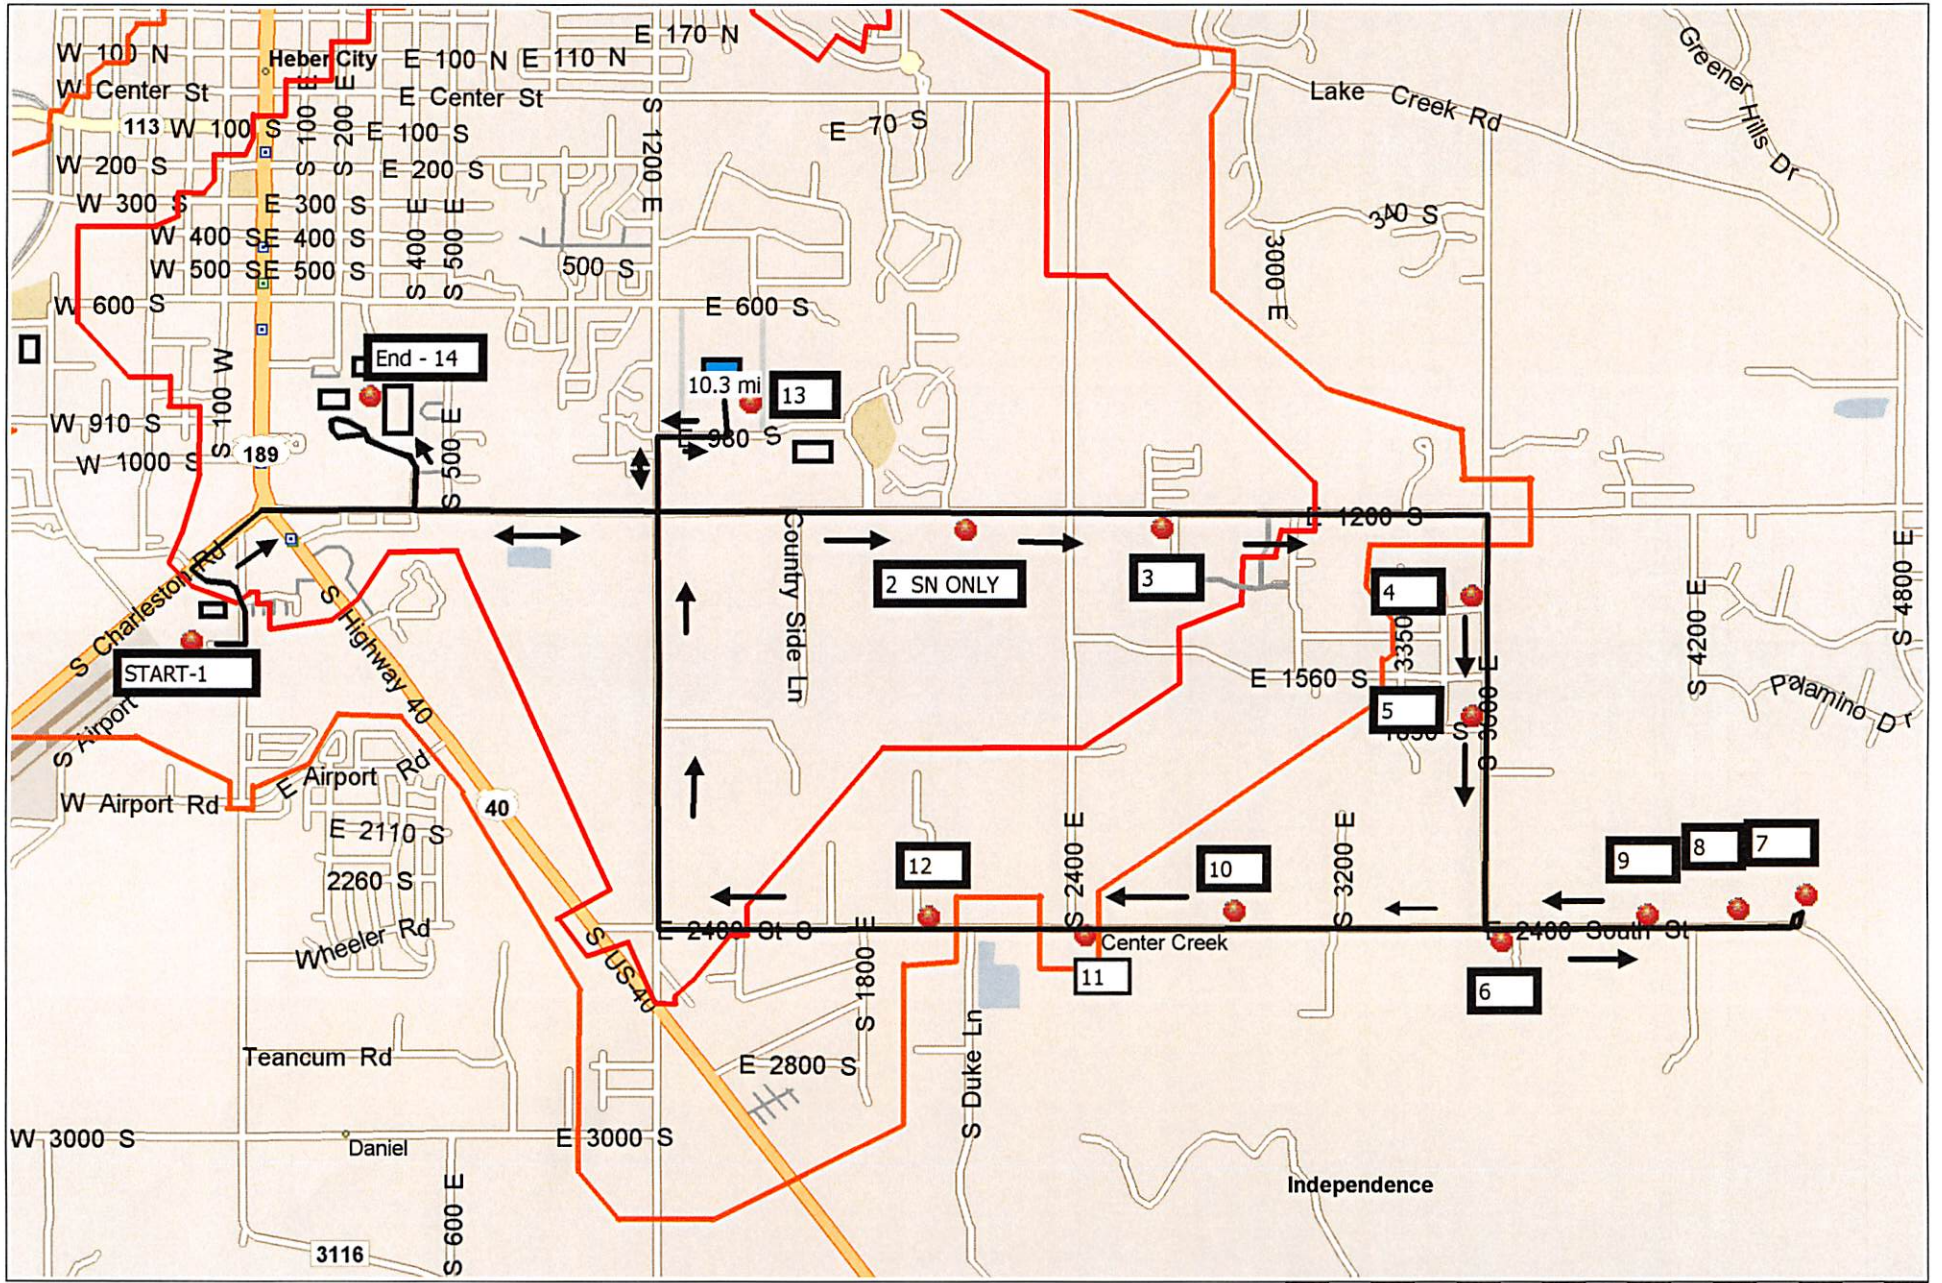

# Route 53A - TMS - Wild Mare - 2400 S - Jessica

Copyright © and (P) 1988–2012 Microsoft Corporation and/or its suppliers. All rights reserved. <http://www.microsoft.com/streets/>  
 Certain mapping and direction data © 2012 NAVTEQ. All rights reserved. The Data for areas of Canada includes information taken with permission from Canadian authorities, including: © Her Majesty the Queen in Right of Canada, © Queen's Printer for Ontario. NAVTEQ and NAVTEQ ON BOARD are trademarks of NAVTEQ. © 2012 TeleAtlas North America, Inc. All rights reserved. Tele Atlas and TeleAtlas North America are trademarks of Tele Atlas, Inc. © 2012 by Applied Geographic Solutions. All rights reserved. Portions © Copyright 2012 by Woodall Publications Corp. All rights reserved.