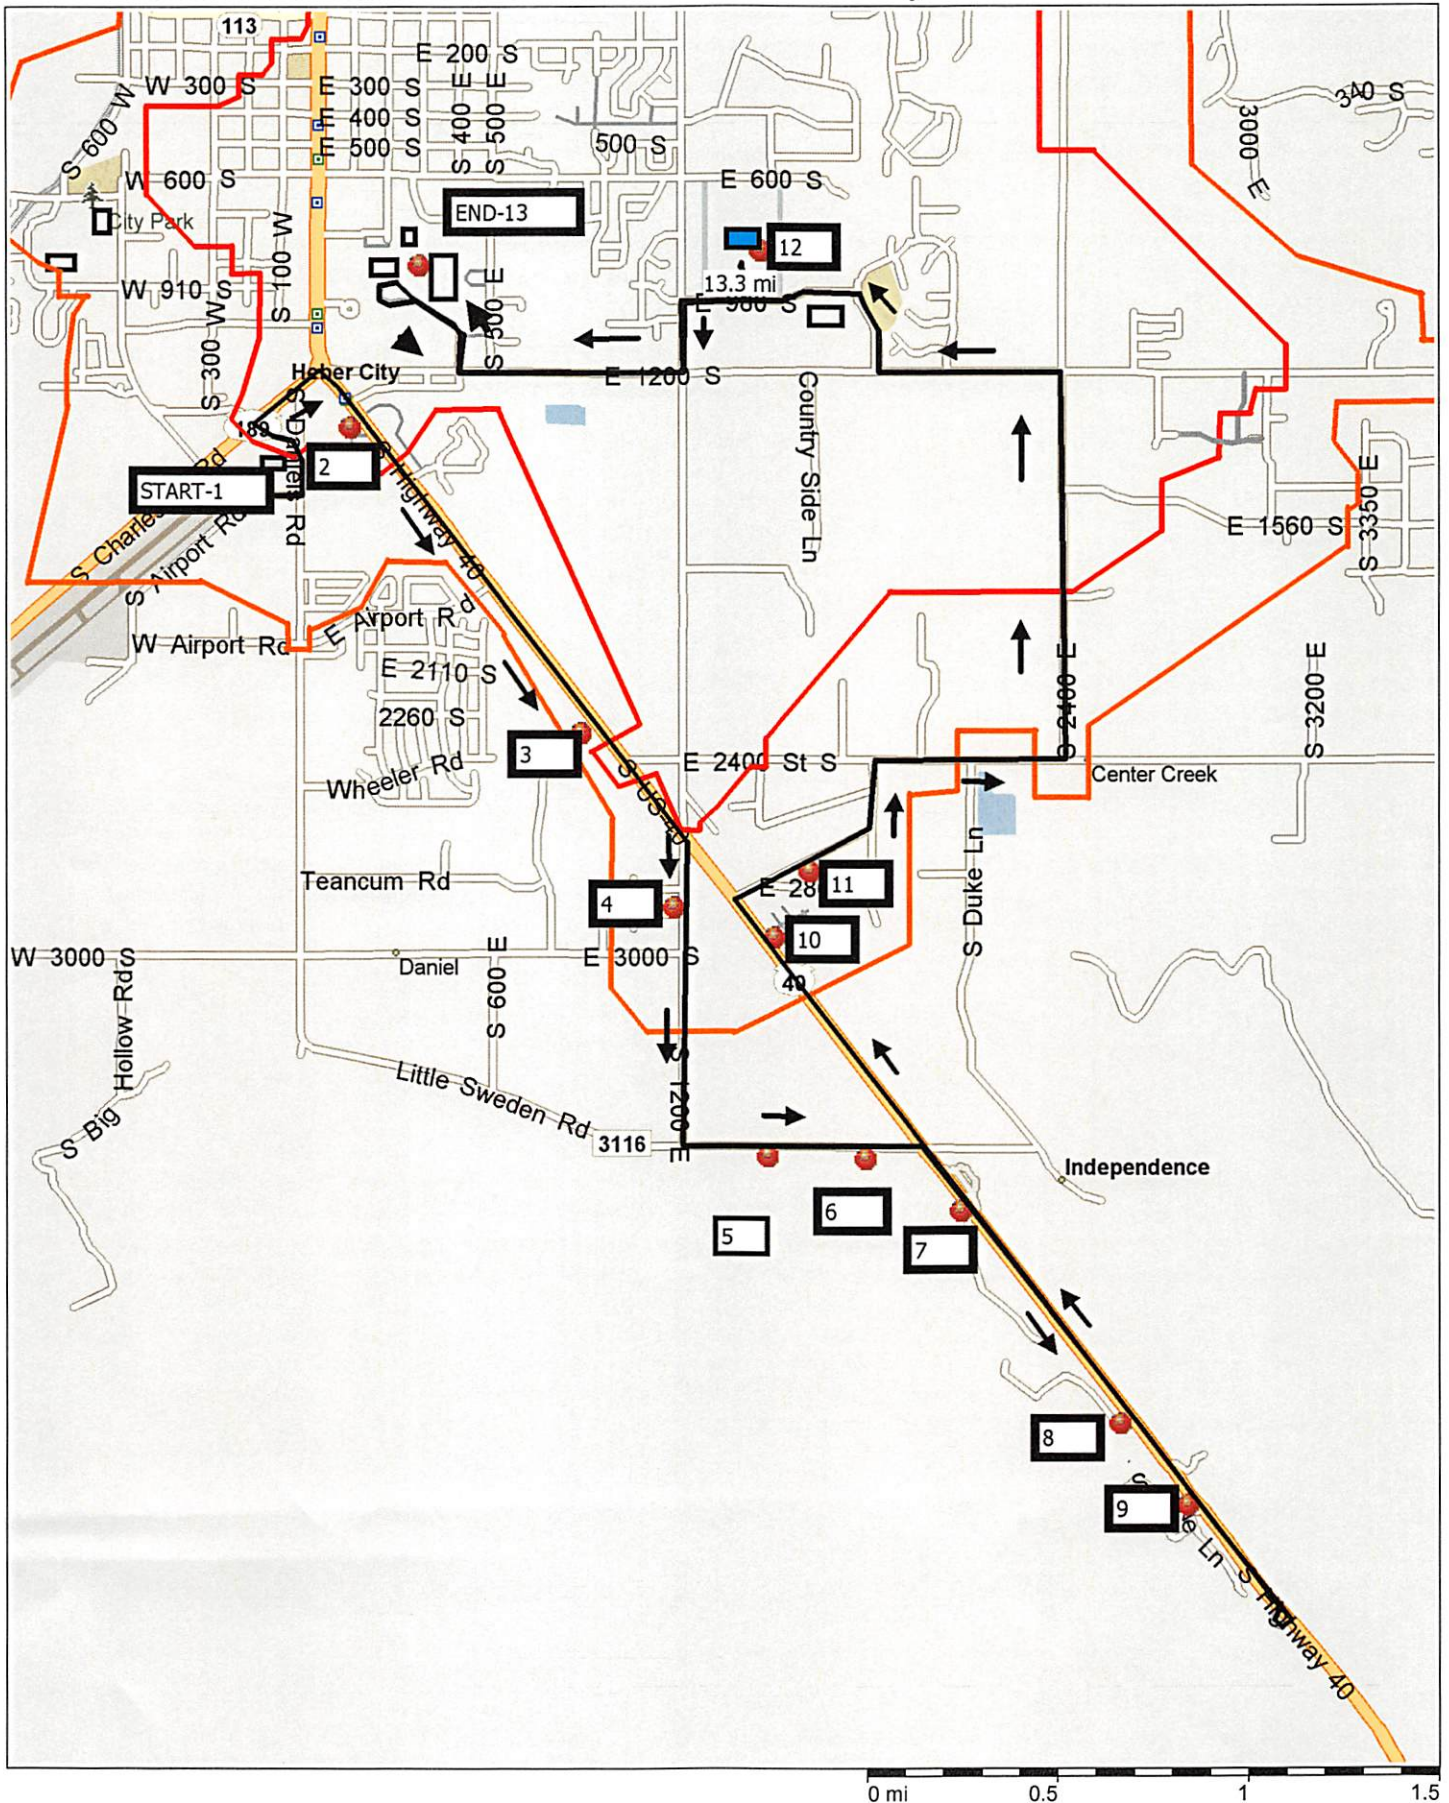

Route 54A - TMS - WHS - Lt Sweden Rd - S Hwy 40 -Barbara- Bus #100

Copyright © and (P) 1988–2012 Microsoft Corporation and/or its suppliers. All rights reserved. <http://www.microsoft.com/streets/>
 Certain mapping and direction data © 2012 NAVTEQ. All rights reserved. The Data for areas of Canada includes information taken with permission from Canadian authorities, including: © Her Majesty the Queen in Right of Canada, © Queen's Printer for Ontario. NAVTEQ and NAVTEQ ON BOARD are trademarks of NAVTEQ. © 2012 Tele Atlas North America, Inc. All rights reserved. Tele Atlas and Tele Atlas North America are trademarks of Tele Atlas, Inc. © 2012 by Applied Geographic Solutions. All rights reserved. Portions © Copyright 2012 by Woodall Publications Corp. All rights reserved.

ROUTE SHEET

08/10/2021

TMS - 54A - Lt Sweden Rd - S Hwy 40

Students Transported: 98

100 Walton, Barbara

Time On Trip: 44 Min.

STOP#	TIME	LOCATION	STOP COMMENT	# STUDENTS
1	6:51 am	TRANSPORTATION START	SN Student - (Danny)	0
2	6:55 am	1390 S HIGHWAY 40	No Cross HWY - PULL OFF HIGHWAY & USE 4-WAYS - SN Student (Danny)	28
3	6:57 am	2120 S HIGHWAY 40	No Cross - Pull off Hwy & USE 4-WAYS	4
4	6:59 am	2880 S 1200 E	No Cross	21
5	7:02 am	1471 LITTLE SWEDEN RD	Cross - Animal cut out on metal fence	1
6	7:03 am	1766 LITTLE SWEDEN RD	No Cross	7
7	7:05 am	CRAZY ACRES RD / S HIGHWAY 40	No Cross - Pull off Hwy & Use 4-ways (Just after POE sign)	3
8	7:07 am	TAMMY LN / S HWY 40	No Cross - Pull off Hwy	2
9	7:09 am	STORM HAVEN / S HIGHWAY 40	No Cross - Pull off Hwy & USE 4-WAYS	8
10	7:13 am	2997 S HWY 40	No Cross - Pull off side in Driveway at Trailer court use 4-ways	20
11	7:15 am	1512 E CENTER CREEK DR	Cross	4
12	7:25 am	TIMPANOGOS MIDDLE SCHOOL (32314)		-89
13	7:35 am	WASATCH HIGH SCHOOL (32704)		-9