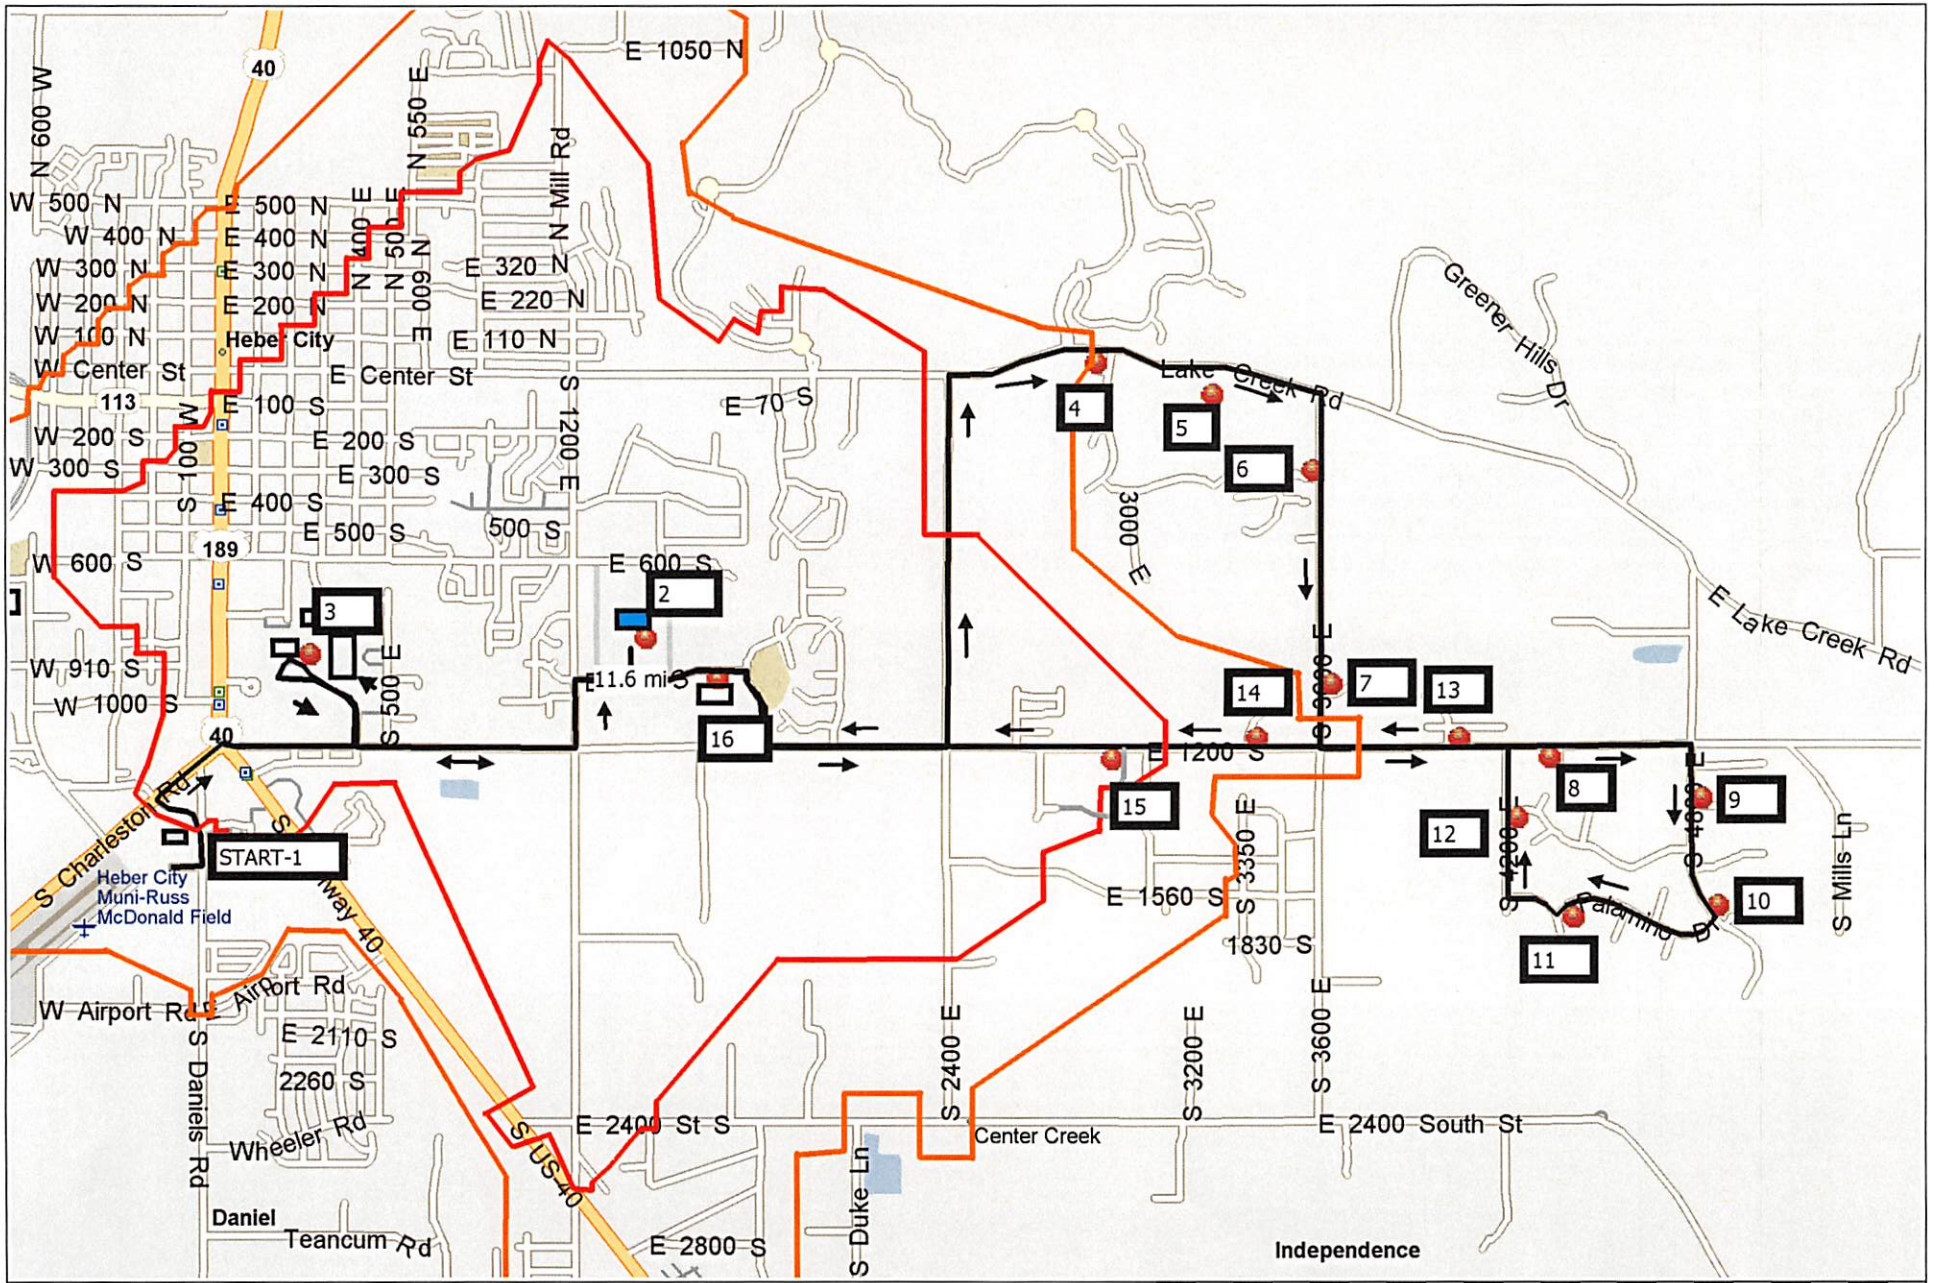

Route 52B - TMS - WHS - Lake Creek Farms - 1200 S - 2400 E - 3600 E - Jeff- Bus #97

Copyright © and (P) 1988–2012 Microsoft Corporation and/or its suppliers. All rights reserved. <http://www.microsoft.com/streets/>
 Certain mapping and direction data © 2012 NAVTEQ. All rights reserved. The Data for areas of Canada includes information taken with permission from Canadian authorities, including: © Her Majesty the Queen in Right of Canada, © Queen's Printer for Ontario. NAVTEQ and NAVTEQ ON BOARD are trademarks of NAVTEQ. © 2012 Tele Atlas North America, Inc. All rights reserved. Tele Atlas and Tele Atlas North America are trademarks of Tele Atlas, Inc. © 2012 by Applied Geographic Solutions. All rights reserved. Portions © Copyright 2012 by Woodall Publications Corp. All rights reserved.

ROUTE SHEET

08/10/2021

TMS - 52B - Lake Creek Farms - 1200 S - 2400 E 3600

Students Transported: 72

97 Kelson, Jeff

Time On Trip: 72 Min.

STOP#	TIME	LOCATION	STOP COMMENT	# STUDENTS
1	2:00 pm	TRANSPORTATION START	Park In space ##	0
2	2:24 pm	TIMPANOGOS MIDDLE SCHOOL (32314)	TMS- Bell rings @ 2:24 - Leave @ 2:32 - Load and Go to WHS	70
3	2:34 pm	WASATCH HIGH SCHOOL (32704)		2
4	2:53 pm	LINDSAY HILL RD / LAKE CREEK RD	No Cross - stop before West side of Entrance (Crossings) - Red Sign	-7
5	2:54 pm	3300 E LAKE CREEK RD	No Cross	0
6	2:55 pm	MOUNTAIN SHADOW RD /3600 E	No Cross	-16
7	2:56 pm	BUEHLER LN / 3600 E	Cross	0
8	2:58 pm	4370 E 1200 S	No Cross	0
9	3:00 pm	1350 S 4800 E	Cross - Lake Creek Farms	-8
10	3:01 pm	1667 S 4800 E	Cross - Covered Wagon	-9
11	3:04 pm	4430 PALOMINO DR	Cross	-1
12	3:05 pm	LAKE CREEK FARMS RD / 4200 E	No Cross - Last street on the right	-5
13	3:06 pm	STONEBRIDGE LANE / 1200 S	No Cross - 1st Street on the right	-5
14	3:07 pm	3365 E 1200 S (SAGE CREEK)	No Cross - Sage Creek Ct	-7
15	3:08 pm	2880 E 1200 S	Cross - Red brick fence - Black mailbox	-14
16	3:12 pm	OLD MILL ELEMENTARY	OME	0