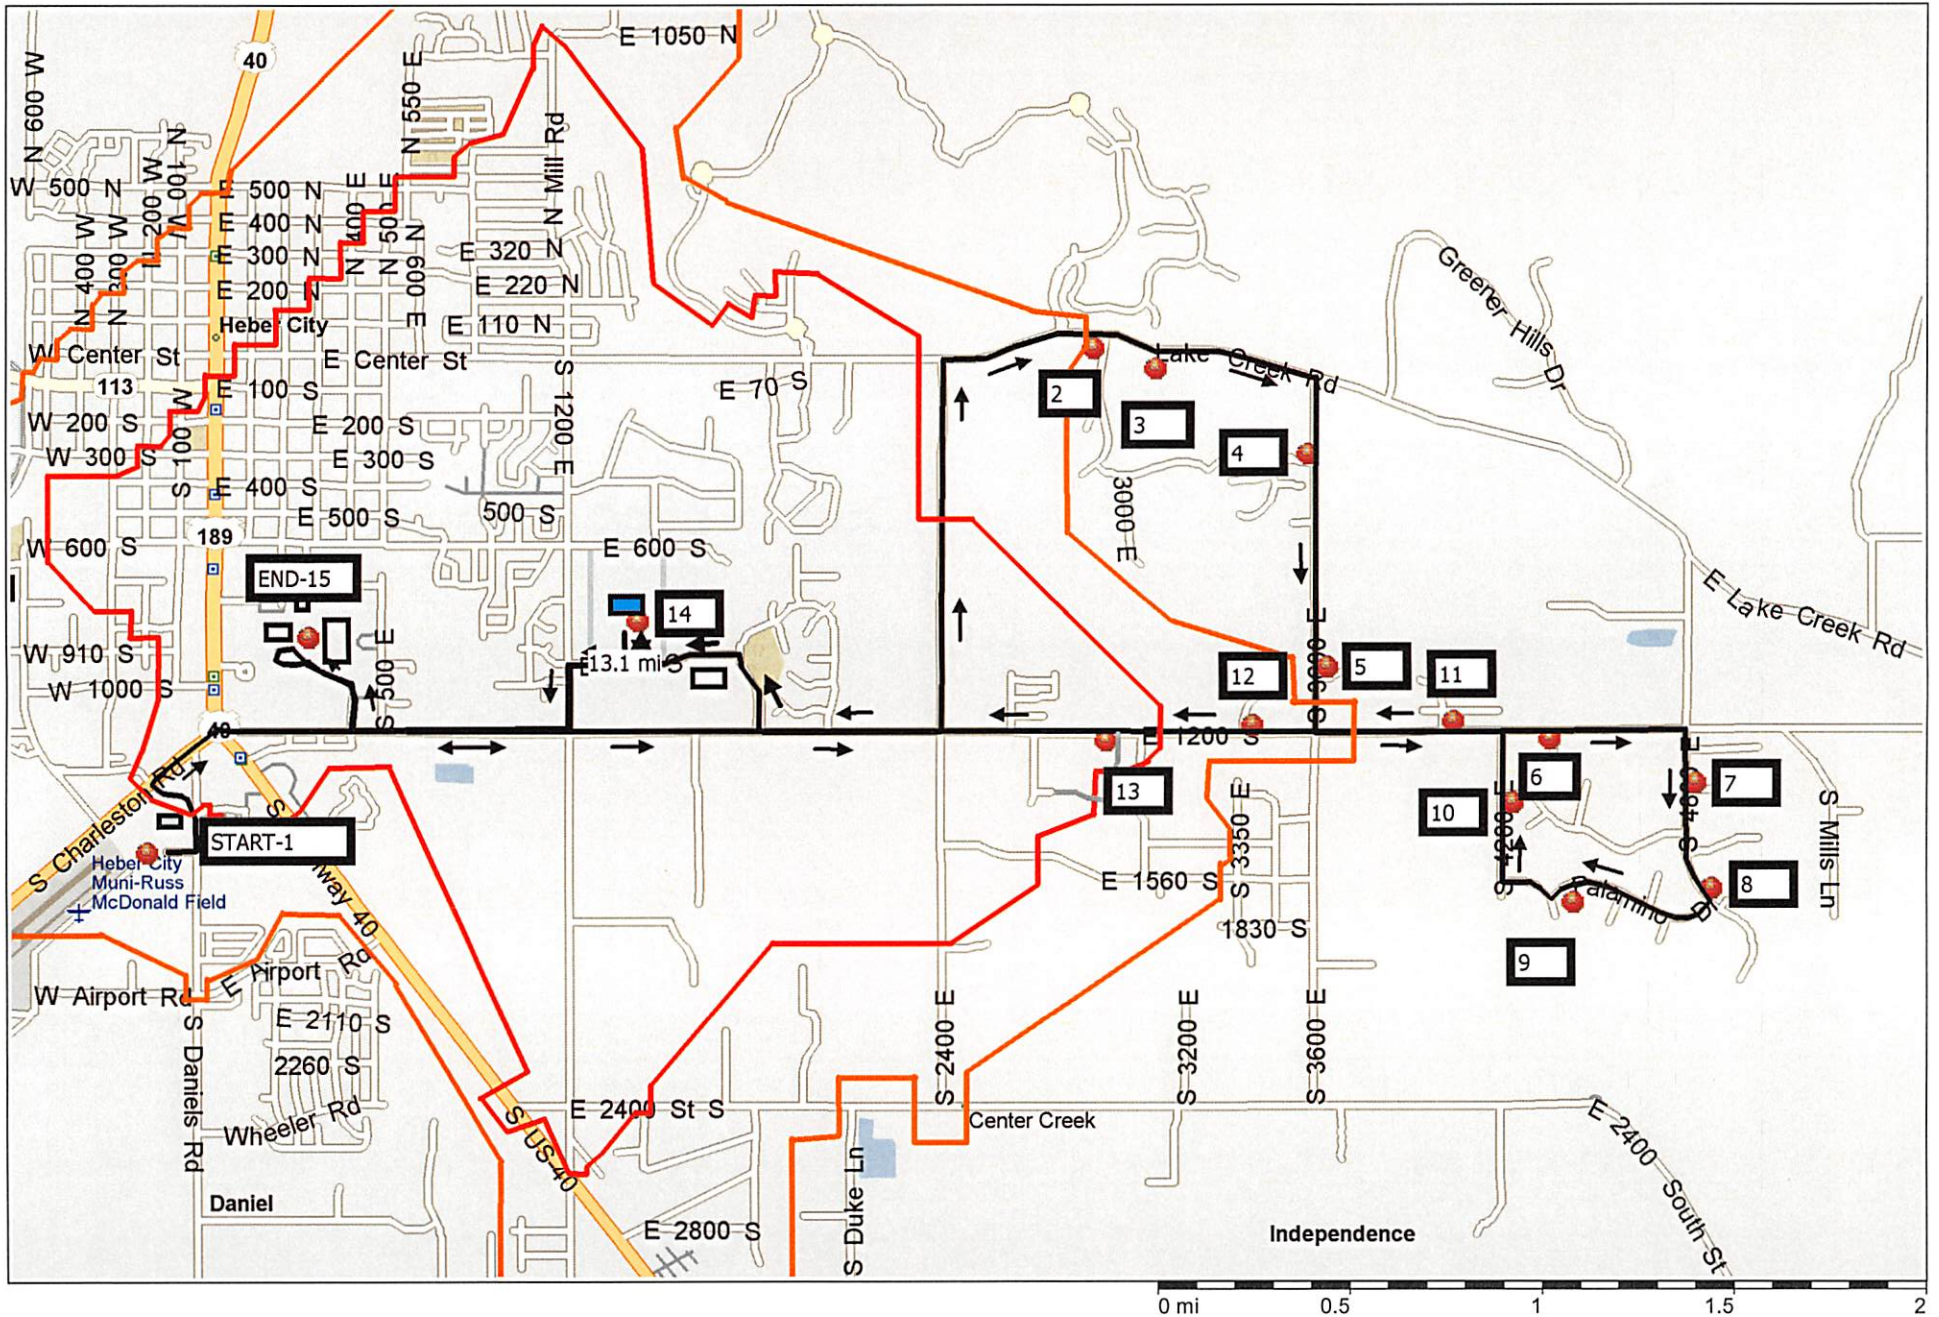

Route 52A - TMS - WHS - Lake Creek Farms - 1200 S - 2400 E - 3600 E - Jeff- Bus #97

ROUTE SHEET

08/10/2021

TMS - 52A - Lake Creek Farms - 1200 S - 2400 E 3600

Students Transported: 81

97 Kelson, Jeff

Time On Trip: 41 Min.

STOP#	TIME	LOCATION	STOP COMMENT	# STUDENTS
1	6:50 am	TRANSPORTATION START		0
2	7:02 am	LINDSAY HILL RD / LAKE CREEK RD	No Cross - stop before West side of Entrance ((Crossings) - Red Sign	10
3	7:04 am	3300 E LAKE CREEK RD	No Cross	0
4	7:05 am	MOUNTAIN SHADOW RD / 3600 E	No Cross	18
5	7:06 am	BUEHLER LN / 3600 E	Cross - AFTERNOON ONLY	0
6	7:08 am	4370 E 1200 S	No Cross	0
7	7:11 am	1350 S 4800 E	Cross - Lake Creek Farms	7
8	7:13 am	1667 S 4800 E	Cross - Covered Wagon	14
9	7:15 am	4430 PALOMINO DR	Cross	2
10	7:16 am	LAKE CREEK FARMS RD / 4200 E	No Cross - Last street on right	5
11	7:17 am	STONEBRIDGE LANE / 1200 S	No Cross - 1st street on right	5
12	7:19 am	3365 E 1200 S (SAGE CREEK CT)	No Cross - Sage Creek Ct	7
13	7:21 am	2880 E 1200 S	Cross - Red brick fence black mailbox	13
14	7:26 am	TIMPANOGOS MIDDLE SCHOOL (32314)	TMS	-78
15	7:31 am	WASATCH HIGH SCHOOL (32704)		-3