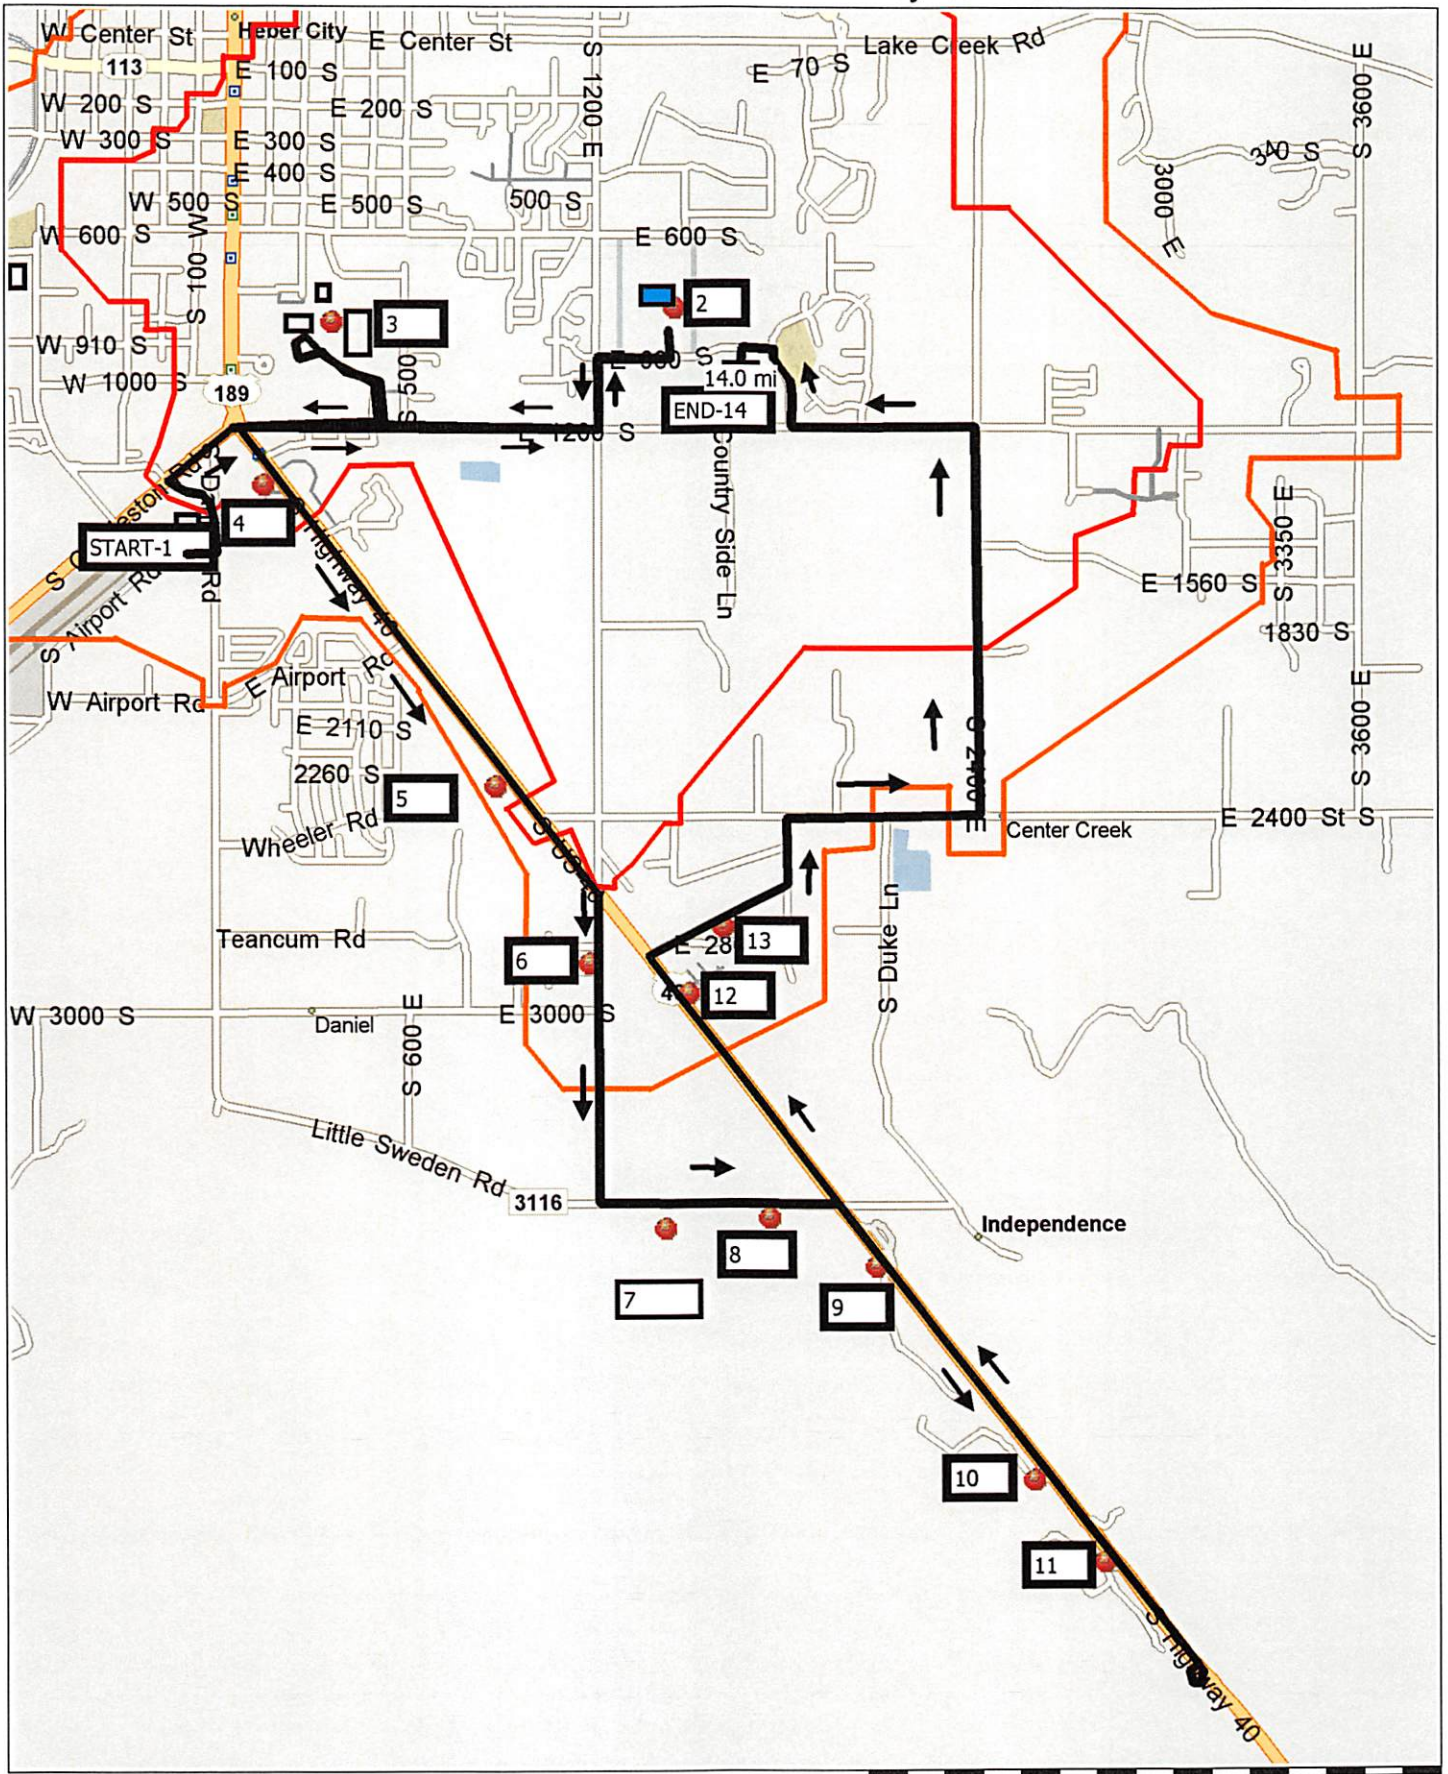

Route 54B - TMS - WHS - Lt Sweden Rd - S Hwy 40 -Barbara- Bus #100

ROUTE SHEET

08/10/2021

TMS - 54B - Lt Sweden Rd - S Hwy 40

Students Transported: 99

100 Walton, Barbara

Time On Trip: 80 Min.

STOP#	TIME	LOCATION	STOP COMMENT	# STUDENTS
1	2:00 pm	TRANSPORTATION START	SN Student (Danny)	0
2	2:24 pm	TIMAPANOGOS MIDDLE SCHOOL (32314)	Bell Rings @ 2:24 - Park in space ## - Over the man hole - Leave @ 2:32	90
3	2:29 pm	WASATCH HIGH SCHOOL (32704)		9
4	2:55 pm	1390 S HIGHWAY 40	No Cross HWY - PULL OFF HIGHWAY & USE 4-WAYS - SN Student (Danny)	-27
5	2:57 pm	2120 S HIGHWAY 40	No Corss - Pull off Hwy & USE 4-WAYS	-4
6	2:58 pm	2880 S 1200 E	No Cross	-20
7	3:01 pm	1471 LITTLE SWEDEN RD	Cross - Animal cut outs on metal fence	-1
8	3:02 pm	1766 LITTLE SWEDEN RD	No Cross	-7
9	3:04 pm	CRAZY ACRES RD / S HIGHWAY 40	No Cross - Pull off Hwy & Use 4-ways (Just after POE sign)	-3
10	3:06 pm	TAMMY LN / S HWY 40	No Cross - Pull off Hwy	-2
11	3:08 pm	STORM HAVEN / S HIGHWAY 40	No Cross - Pull off Hwy & USE 4-WAYS	-8
12	3:11 pm	2997 S HWY 40	No Cross - Pull off side in Driveway at Trailer court use 4-ways	-21
13	3:13 pm	1512 E CENTER CREEK DR	Cross	-6
14	3:20 pm	OLD MILL ELEMENTARY		0