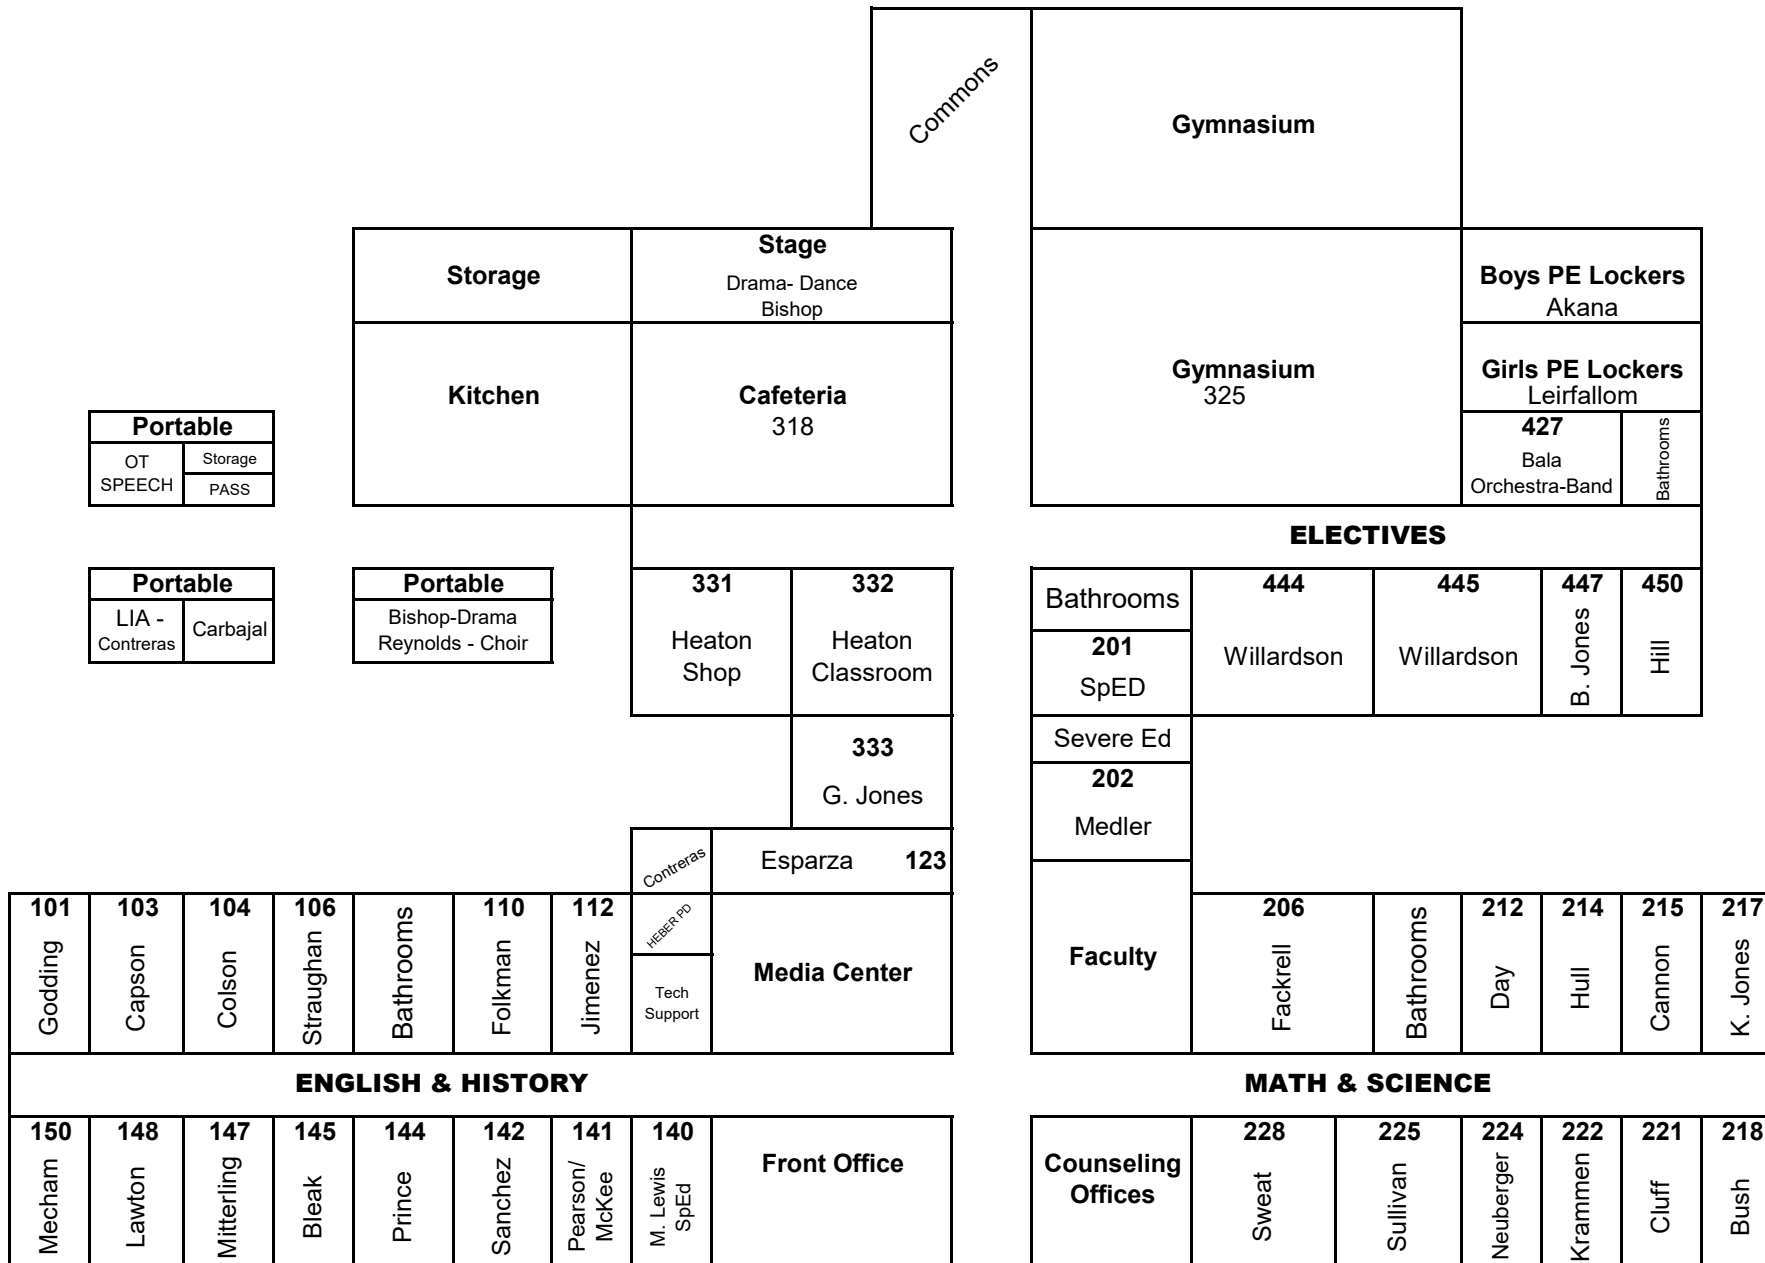

RMMS Map 2021-2022

800 West School House Way - "Home of the Grizzlies"

North Side/Back of School

West Side
BUS Lanes

East Side
Soccer Field

Front Entrance - South Side