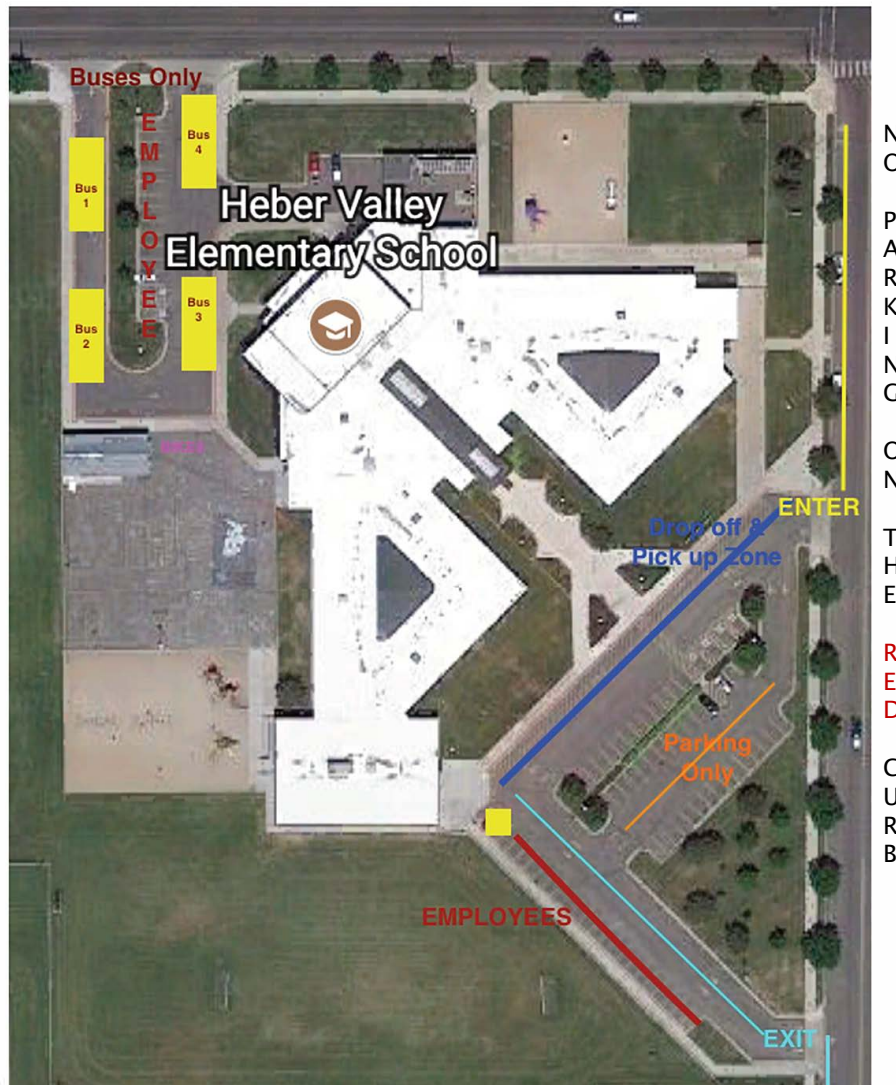

Heber Valley Elementary Before and After School Pick Up and Drop Off Procedures

Drop off begins at 8:15 (Breakfast opens at 8:20)

School begins at 8:40 a.m.

Monday dismissal: 2:20

Tues–Fri dismissal: 3:20

ALL carpool students dismiss at the front of the building

Parking lot Safety Reminders for Pick Up and Drop Off