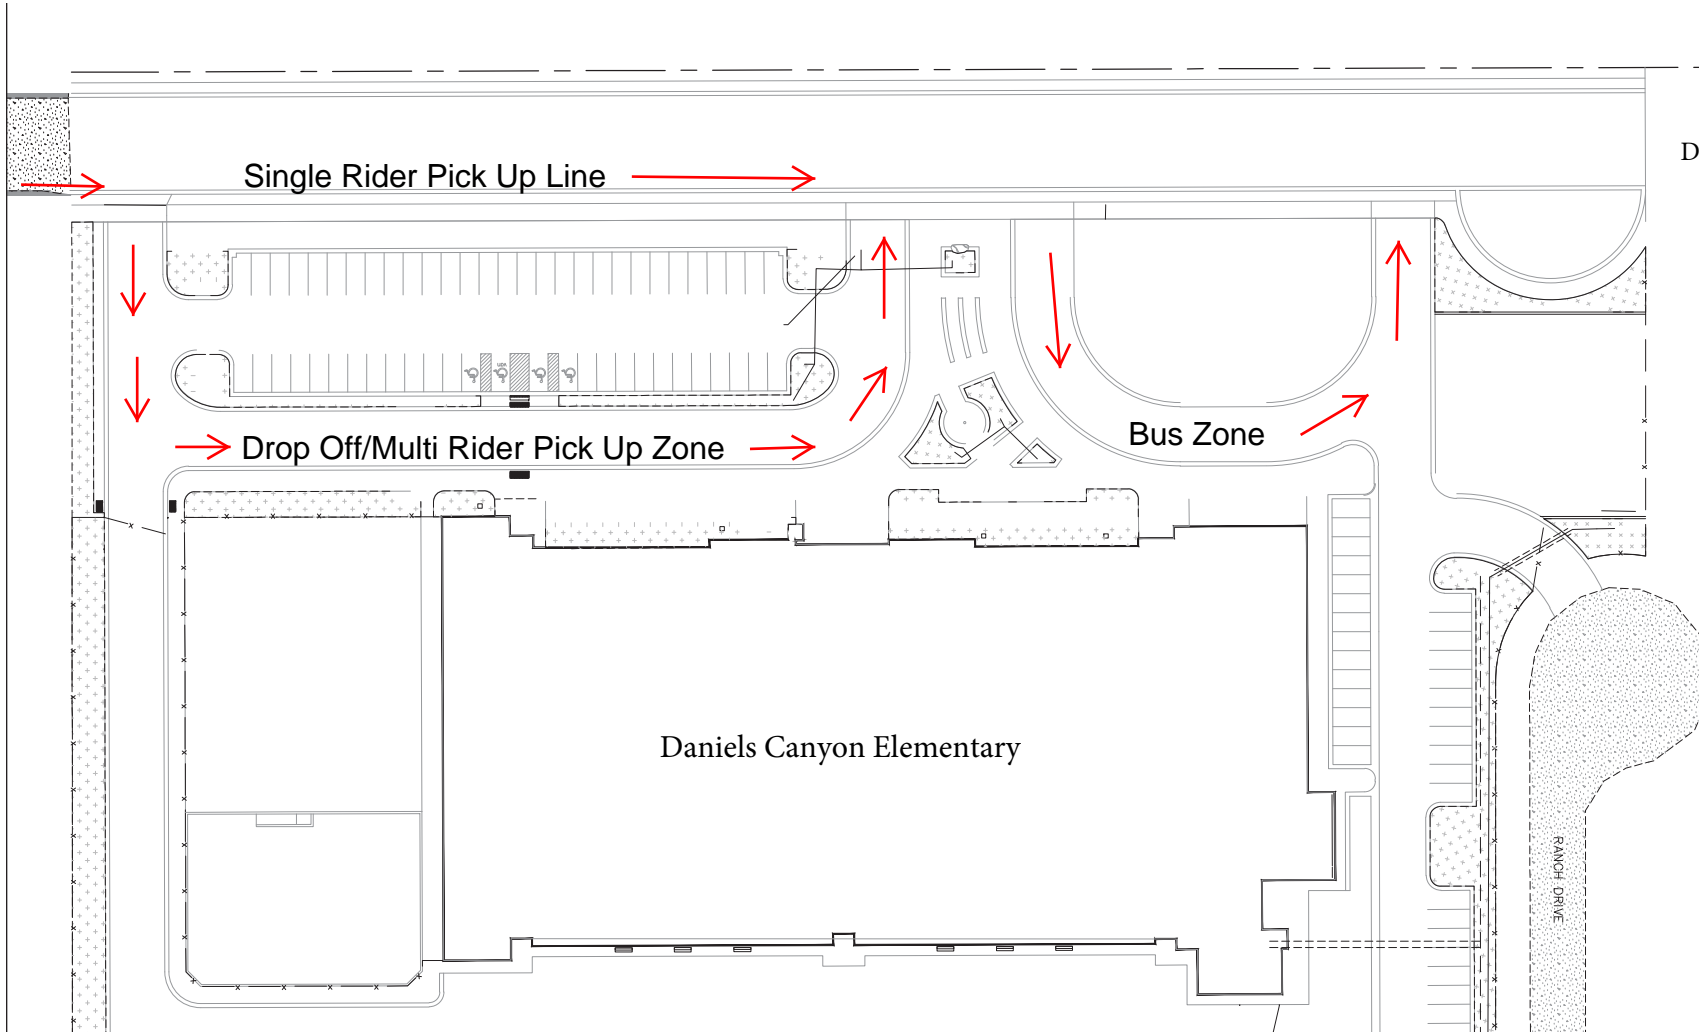

Daniels Canyon Elementary Drop Off/ Pick Up Map

Dismissal Schedule

- 3:20 Bus and Bike Students Dismissed
 - 3:25 Walkers Dismissed
 - 3:30 Car Pickup Begins
-
- Drop Off should occur curbside in the Drop Off Zone
 - Single rider pick up will move to the bus zone after the exit of the buses.

Bike Racks