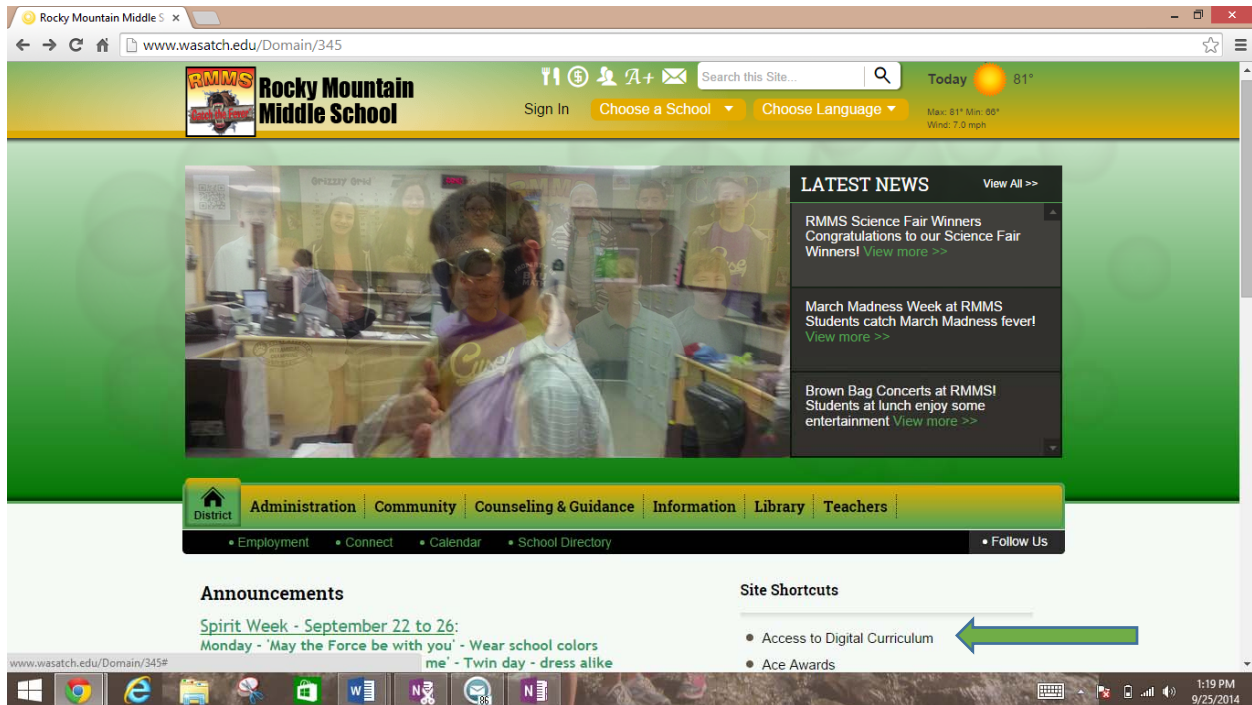

Digital Curriculum:

Access each school's individual website: The example below is Rocky Mountain Middle School

Digital Curriculum Page provides access to the login page for all curriculum used

The following login is used for all curriculum except Canvas: