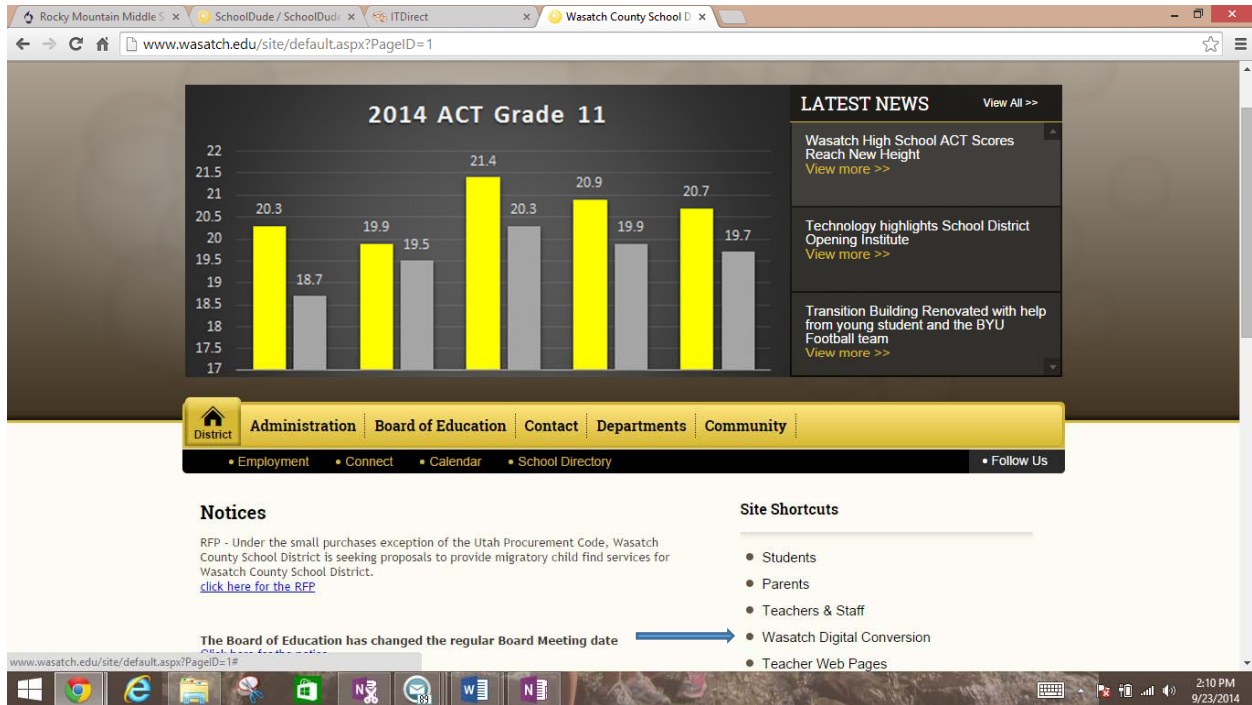

# Wasatch School District Digital Conversion Page